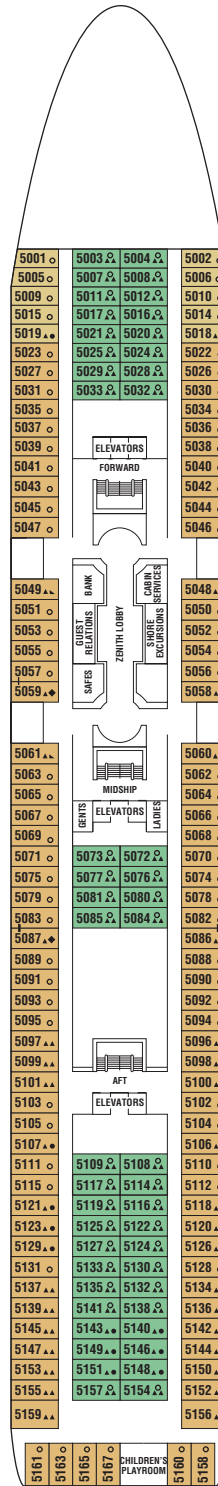

# Zenith Deck Plans

- Convertible sofa bed
- Non-convertible double bed
- Twin bed convertible to queen size
- ◆ Non-convertible L-shaped twin beds
- ▲ One upper berth
- ▲▲ Two upper berths
- ▤ Wheelchair-accessible stateroom with one upper berth
- ┃ Connecting staterooms

Sun

Marina

Atlantic

Bahamas

RS ZS 4  
CC 9

4 8 9

Fantasy

Galaxy

Caribbean

Europa

Florida

4 7 9

5 7 10

6 7 11 12