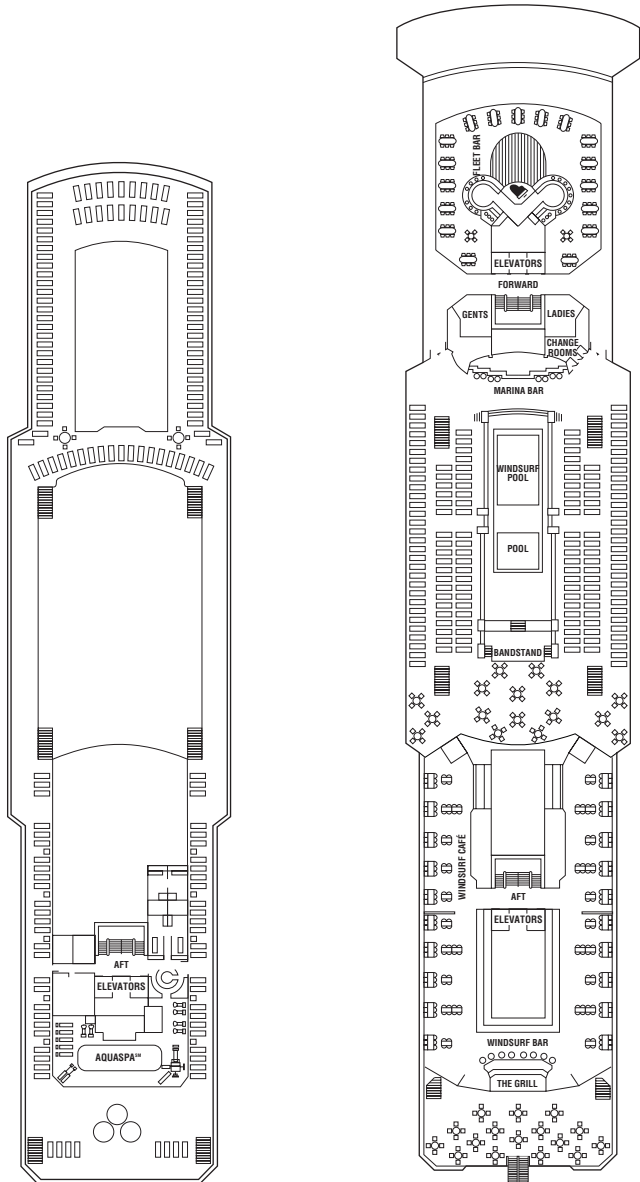

# Zenith Deck Plans

- Convertible sofa bed
- Non-convertible double bed
- Twin bed convertible to queen size
- ◆ Non-convertible L-shaped twin beds
- ▲ One upper berth
- ▲▲ Two upper berths
- ▤ Wheelchair-accessible stateroom with one upper berth
- ┃ Connecting staterooms

Sun

Marina

Atlantic

Bahamas

RS ZS 4  
CC 9

4 8 9

Fantasy

Galaxy