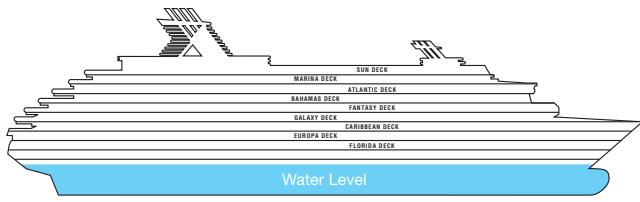

# Zenith Deck Plans

- Convertible sofa bed
- Non-convertible double bed
- Twin bed convertible to queen size
- ◆ Non-convertible L-shaped twin beds
- ▲ One upper berth
- ▲▲ Two upper berths
- ▤ Wheelchair-accessible stateroom with one upper berth
- ┃ Connecting staterooms

Sun

Marina

Atlantic

Bahamas

RS ZS 4  
CC 9

4 8 9

Fantasy

Galaxy