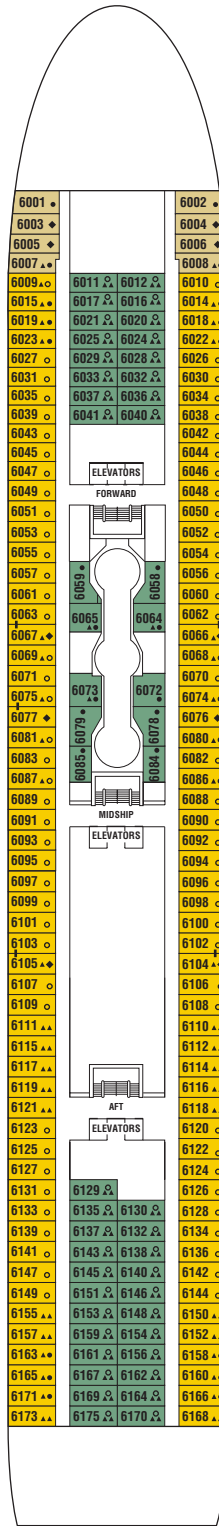

# Zenith Deck Plans

- Convertible sofa bed
- Non-convertible double bed
- Twin bed convertible to queen size
- ◆ Non-convertible L-shaped twin beds
- ▲ One upper berth
- ▲▲ Two upper berths
- ▤ Wheelchair-accessible stateroom with one upper berth
- ┃ Connecting staterooms

Sun

Marina

Atlantic

Bahamas

RS ZS 4  
CC 9

4 8 9

Fantasy

Galaxy

Caribbean

Europa

Florida

4 7 9

5 7 10

6 7 11 12