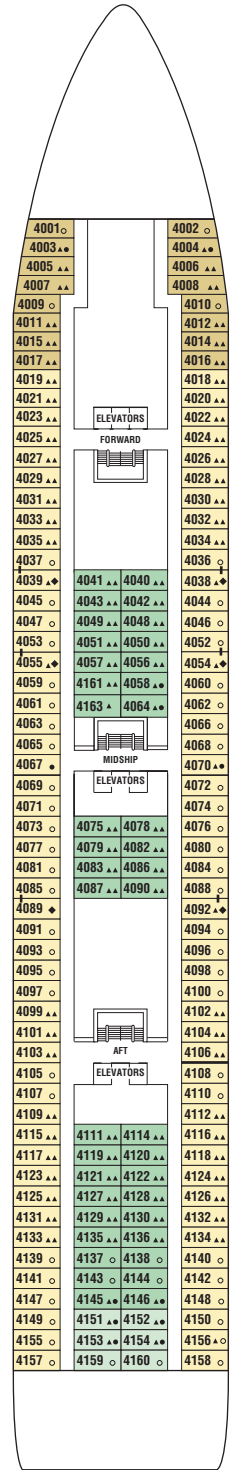

# Zenith Deck Plans

- Convertible sofa bed
- Non-convertible double bed
- Twin bed convertible to queen size
- ◆ Non-convertible L-shaped twin beds
- ▲ One upper berth
- ▲▲ Two upper berths
- ▤ Wheelchair-accessible stateroom with one upper berth
- ┃ Connecting staterooms

Sun

Marina

Atlantic

Bahamas

RS ZS 4  
CC 9

4 8 9

Fantasy

Galaxy

Caribbean

Europa

Florida

4 7 9

5 7 10

6 7 11 12