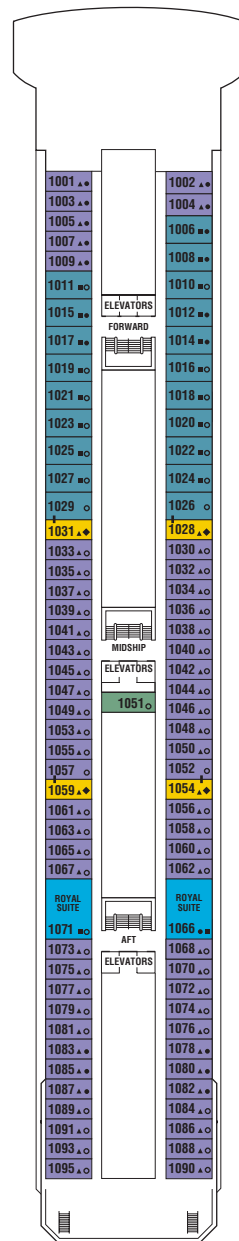

# Zenith Deck Plans

- Convertible sofa bed
- Non-convertible double bed
- Twin bed convertible to queen size
- ◆ Non-convertible L-shaped twin beds
- ▲ One upper berth
- ▲▲ Two upper berths
- ▤ Wheelchair-accessible stateroom with one upper berth
- ┃ Connecting staterooms

Sun

Marina

Atlantic

Bahamas

RS ZS 4  
CC 9

4 8 9

Fantasy

Galaxy

Caribbean

Europa

Florida

4 7 9

5 7 10

6 7 11 12