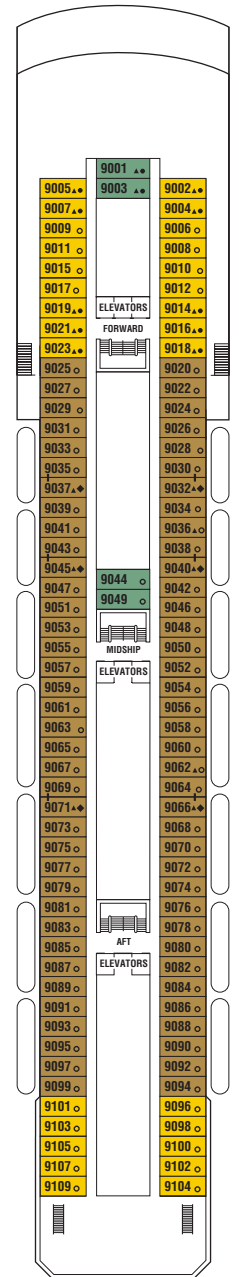

# Zenith Deck Plans

- Convertible sofa bed
- Non-convertible double bed
- Twin bed convertible to queen size
- ◆ Non-convertible L-shaped twin beds
- ▲ One upper berth
- ▲▲ Two upper berths
- ▤ Wheelchair-accessible stateroom with one upper berth
- ┃ Connecting staterooms

Sun

Marina

Atlantic

Bahamas

RS ZS 4  
CC 9

4 8 9

Fantasy

Galaxy

Caribbean

Europa

Florida

4 7 9

5 7 10

6 7 11 12