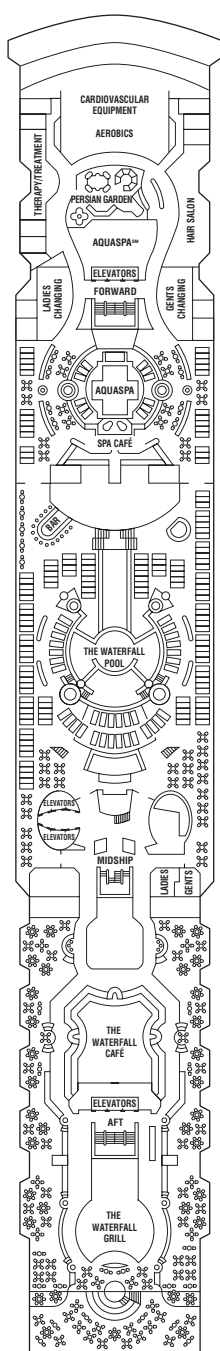

Summit Deck Plans

All staterooms have twin beds convertible to queen size, except as noted.

- Convertible sofa bed
- Sofa
- ▲ One upper berth
- ▲▲ Two upper berths
- ▣ Wheelchair-accessible stateroom featuring rolling showers
- ▣ Connecting staterooms

Sports

Sunrise

Resort

Sky

Panorama

Vista

CS	SS	CC	FV
2A	4	9	

CS	SS	FV	1A
2A	4	9	

CS	FV	1B
2B	4	9

Penthouse

Entertainment

Promenade

Plaza

Continental

PS	RS	CS	SS
1A	2C	5	

6	10
---	----

7	8	11	12
---	---	----	----