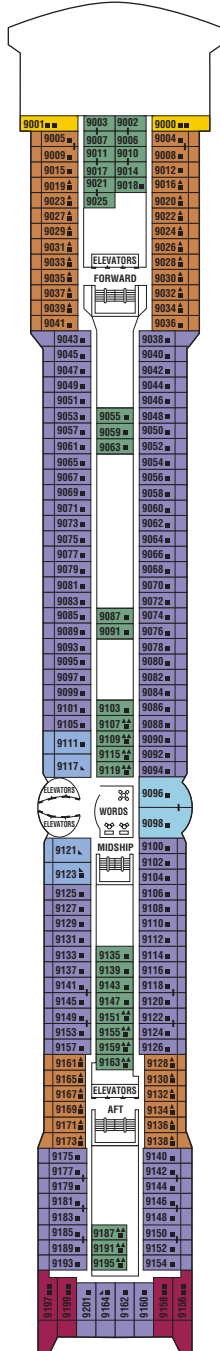

Summit Deck Plans

All staterooms have twin beds convertible to queen size, except as noted.

- Convertible sofa bed
- Sofa
- ▲ One upper berth
- ▲▲ Two upper berths
- ▣ Wheelchair-accessible stateroom featuring rolling showers
- ▣ Connecting staterooms

Sports

Sunrise

Resort

Sky

Panorama

Vista

CS	SS	CC	FV
2A	4	9	

CS	SS	FV	1A
2A	4	9	

CS	FV	1B
2B	4	9

Penthouse

Entertainment

Promenade

Plaza

Continental

PS	RS	CS	SS
1A	2C	5	

6	10
---	----

7	8	11	12
---	---	----	----