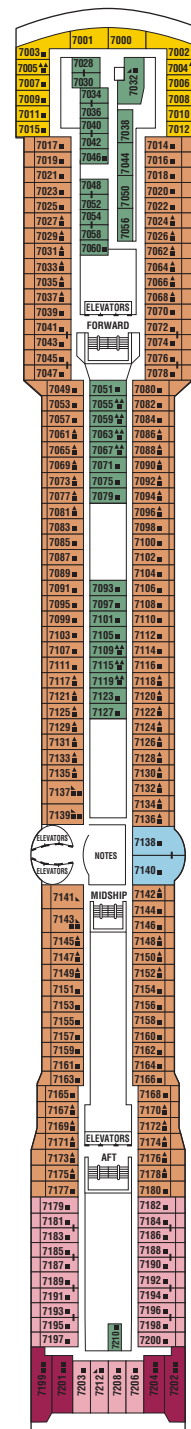

Summit Deck Plans

All staterooms have twin beds convertible to queen size, except as noted.

- Convertible sofa bed
- Sofa
- ▲ One upper berth
- ▲▲ Two upper berths
- ▣ Wheelchair-accessible stateroom featuring rolling showers
- ▣ Connecting staterooms

Sports

Sunrise

Resort

Sky

Panorama

Vista

CS	SS	CC	FV
2A	4	9	

CS	SS	FV	1A
2A	4	9	

CS	FV	1B
2B	4	9

Penthouse

Entertainment

Promenade

Plaza

Continental

PS	RS	CS	SS
1A	2C	5	

6	10
---	----

7	8	11	12
---	---	----	----