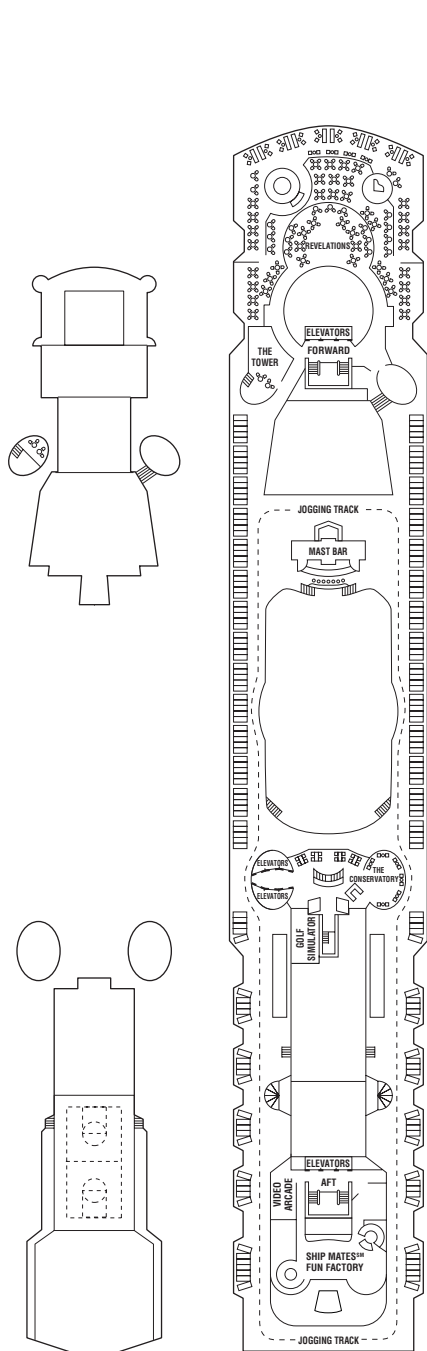

Summit Deck Plans

All staterooms have twin beds convertible to queen size, except as noted.

- Convertible sofa bed
- Sofa
- ▲ One upper berth
- ▲▲ Two upper berths
- ▣ Wheelchair-accessible stateroom featuring rolling showers
- ▣ Connecting staterooms

Sports

Sunrise

Resort

Sky

Panorama

Vista

CS	SS	CC	FV
2A	4	9	

CS	SS	FV	1A
2A	4	9	

CS	FV	1B
2B	4	9

Penthouse

Entertainment

Promenade

Plaza

Continental

PS	RS	CS	SS
1A	2C	5	

6	10
---	----

7	8	11	12
---	---	----	----