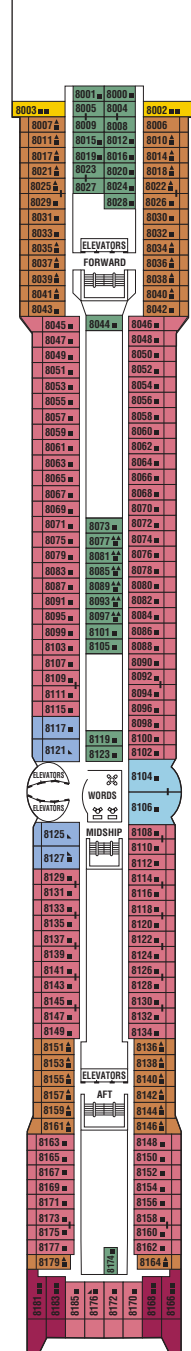

Summit Deck Plans

All staterooms have twin beds convertible to queen size, except as noted.

- Convertible sofa bed
- Sofa
- ▲ One upper berth
- ▲▲ Two upper berths
- ▣ Wheelchair-accessible stateroom featuring rolling showers
- ▣ Connecting staterooms

Sports

Sunrise

Resort

Sky

Panorama

Vista

CS	SS	CC	FV
2A	4	9	

CS	SS	FV	1A
2A	4	9	

CS	FV	1B
2B	4	9

Penthouse

Entertainment

Promenade

Plaza

Continental

PS	RS	CS	SS
1A	2C	5	

6	10
---	----

7	8	11	12
---	---	----	----