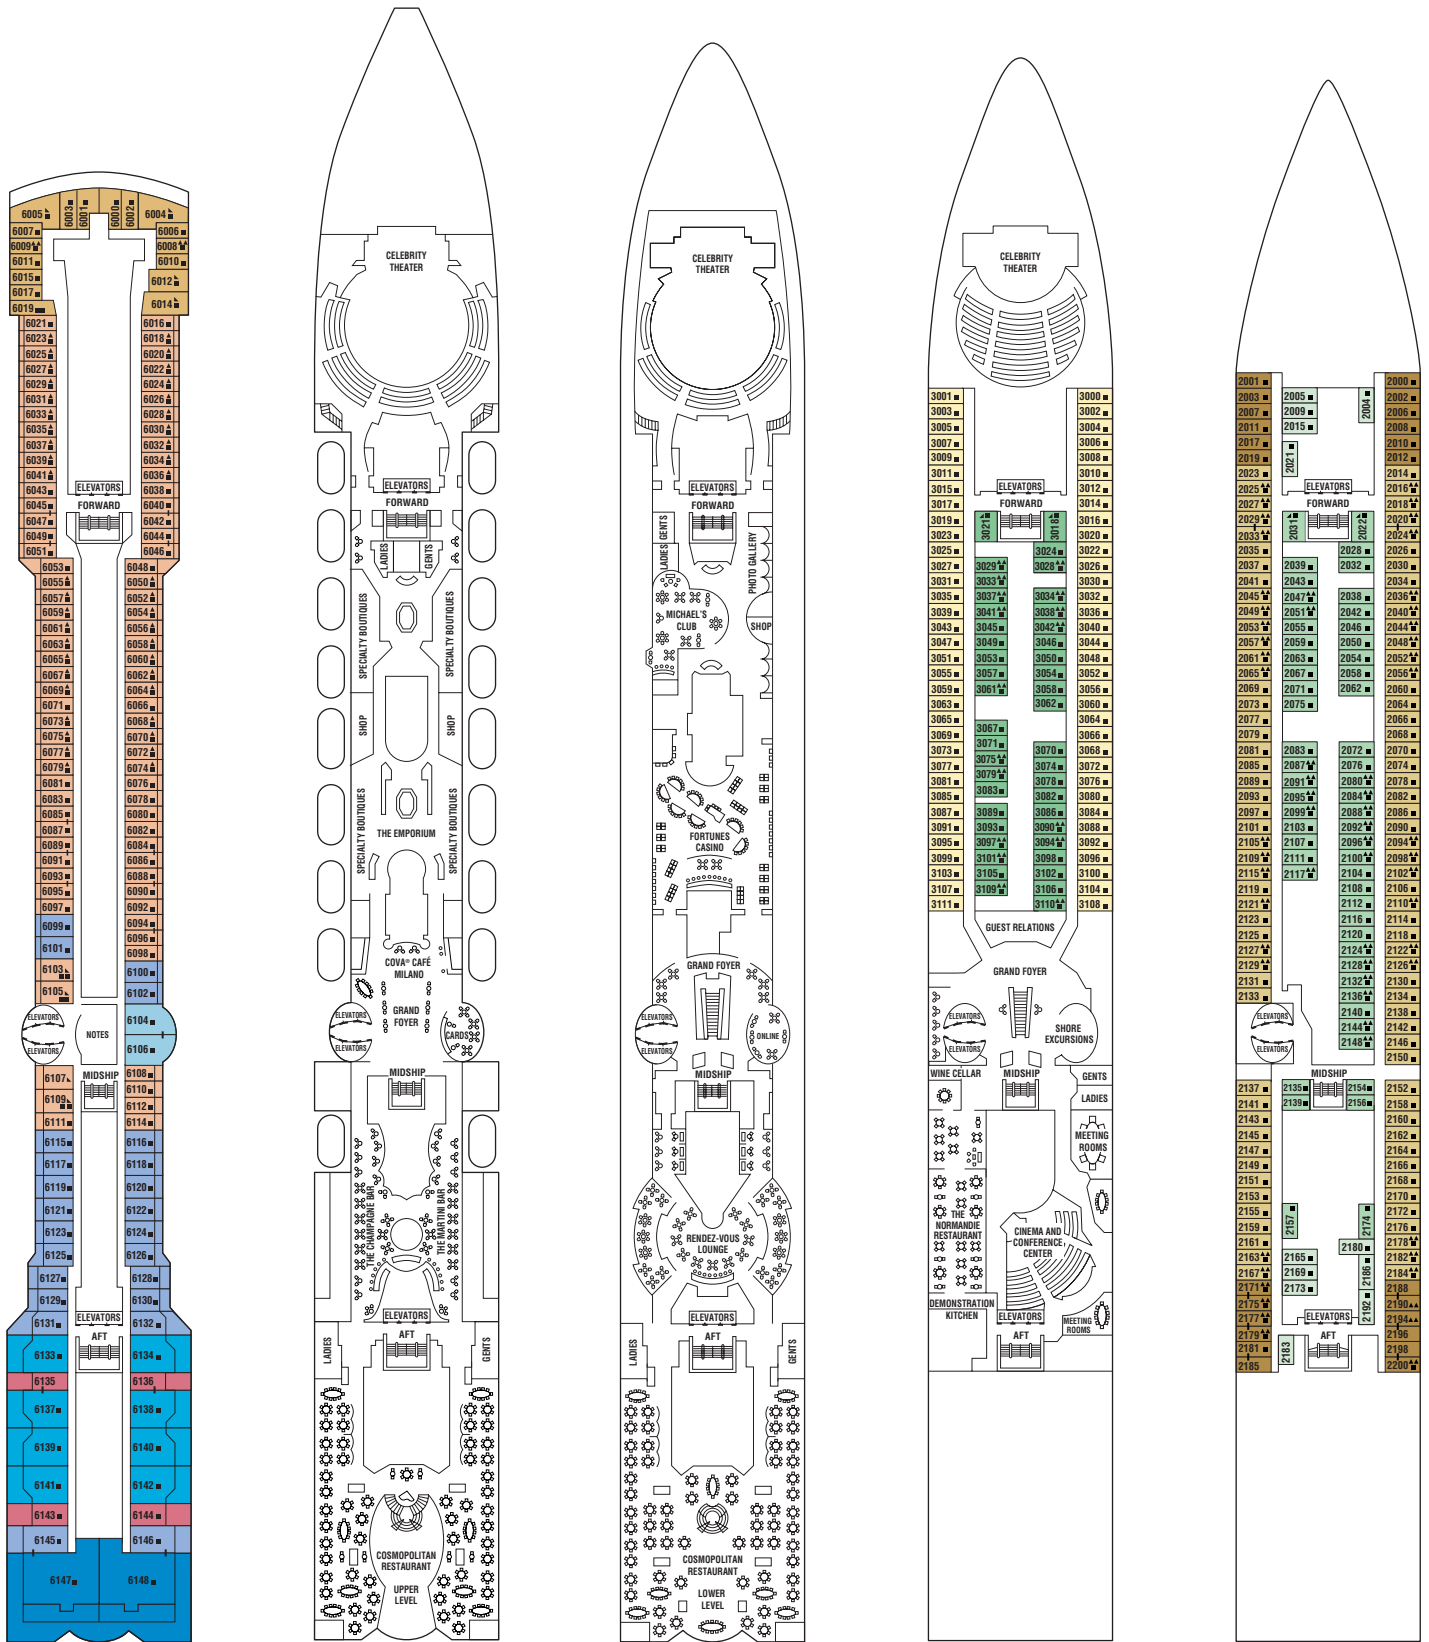

Summit Deck Plans

All staterooms have twin beds convertible to queen size, except as noted.

- Convertible sofa bed
- Sofa
- ▲ One upper berth
- ▲▲ Two upper berths
- ▣ Wheelchair-accessible stateroom featuring rolling showers
- ▣ Connecting staterooms

Sports

Sunrise

Resort

Sky

Panorama

Vista

CS	SS	CC	FV
2A	4	9	

CS	SS	FV	1A
2A	4	9	

CS	FV	1B
2B	4	9

Penthouse

Entertainment

Promenade

Plaza

Continental

PS	RS	CS	SS
1A	2C	5	

6	10
---	----

7	8	11	12
---	---	----	----