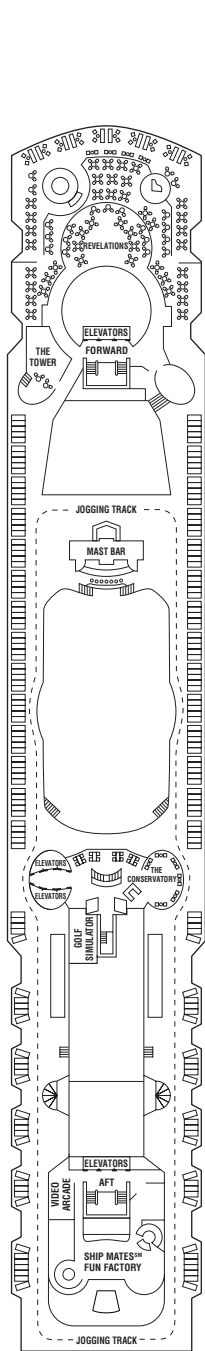

Summit Deck Plans

All staterooms have twin beds convertible to queen size, except as noted.

- Convertible sofa bed
- Sofa
- ▲ One upper berth
- ▲▲ Two upper berths
- ▣ Wheelchair-accessible stateroom featuring rolling showers
- ▣ Connecting staterooms

Sports

Sunrise

Resort

Sky

Panorama

Vista

CS	SS	CC	FV
2A	4	9	

CS	SS	FV	1A
2A	4	9	

CS	FV	1B
2B	4	9

Penthouse

Entertainment

Promenade

Plaza

Continental

PS	RS	CS	SS
1A	2C	5	

6	10
---	----