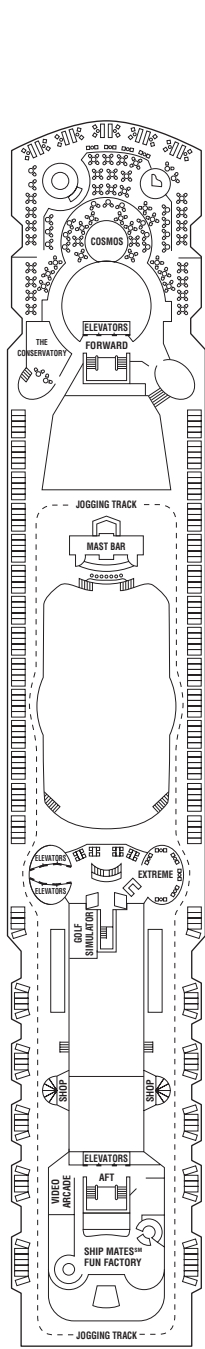

Millennium Deck Plans

All staterooms have twin beds convertible to queen size, except as noted.

- Convertible sofa bed
- Sofa
- ▲ One upper berth
- ▲▲ Two upper berths
- ▤ Wheelchair-accessible stateroom featuring rolling showers
- ▨ Connecting staterooms

Sports

Sunrise

Resort

Sky

Panorama

Vista

| | | | |
|----|----|----|----|
| CS | SS | CC | FV |
| 2A | 4 | 9 | |

| | | | |
|----|----|----|----|
| CS | SS | FV | 1A |
| 2A | 4 | 9 | |

| | | |
|----|----|----|
| CS | FV | 1B |
| 2B | 4 | 9 |

Penthouse

Entertainment

Promenade

Plaza

Continental

| | | | |
|----|----|----|----|
| PS | RS | CS | SS |
| 1A | 2C | 5 | |

| | |
|---|----|
| 6 | 10 |
|---|----|