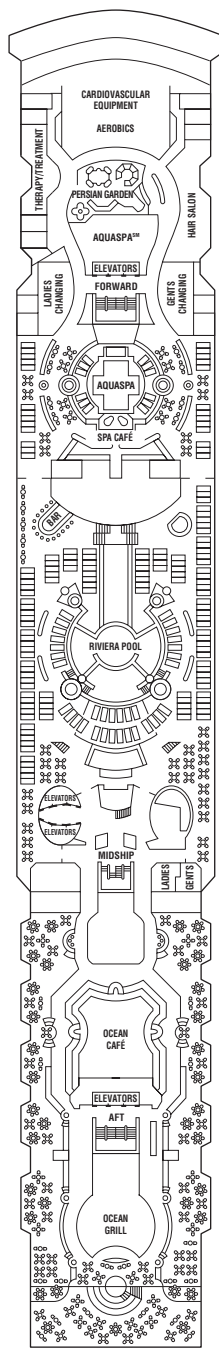

Millennium Deck Plans

All staterooms have twin beds convertible to queen size, except as noted.

- Convertible sofa bed
- Sofa
- ▲ One upper berth
- ▲▲ Two upper berths
- ▤ Wheelchair-accessible stateroom featuring rolling showers
- ▨ Connecting staterooms

Sports

Sunrise

Resort

Sky

Panorama

Vista

| | | | |
|----|----|----|----|
| CS | SS | CC | FV |
| 2A | 4 | 9 | |

| | | | |
|----|----|----|----|
| CS | SS | FV | 1A |
| 2A | 4 | 9 | |

| | | |
|----|----|----|
| CS | FV | 1B |
| 2B | 4 | 9 |

Penthouse

Entertainment

Promenade

Plaza

Continental

| | | | |
|----|----|----|----|
| PS | RS | CS | SS |
| 1A | 2C | 5 | |

| | |
|---|----|
| 6 | 10 |
|---|----|