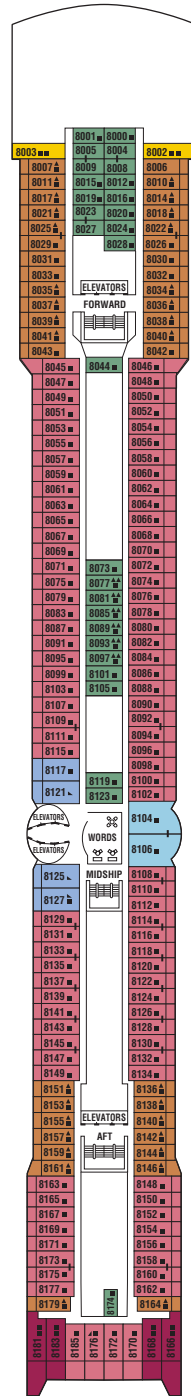

Millennium Deck Plans

All staterooms have twin beds convertible to queen size, except as noted.

- Convertible sofa bed
- Sofa
- ▲ One upper berth
- ▲▲ Two upper berths
- ▤ Wheelchair-accessible stateroom featuring rolling showers
- ▨ Connecting staterooms

Sports

Sunrise

Resort

Sky

Panorama

Vista

| | | | |
|----|----|----|----|
| CS | SS | CC | FV |
| 2A | 4 | 9 | |

| | | | |
|----|----|----|----|
| CS | SS | FV | 1A |
| 2A | 4 | 9 | |

| | | |
|----|----|----|
| CS | FV | 1B |
| 2B | 4 | 9 |

Penthouse

Entertainment

Promenade

Plaza

Continental

| | | | |
|----|----|----|----|
| PS | RS | CS | SS |
| 1A | 2C | 5 | |

| | |
|---|----|
| 6 | 10 |
|---|----|

| | | | |
|---|---|----|----|
| 7 | 8 | 11 | 12 |
|---|---|----|----|