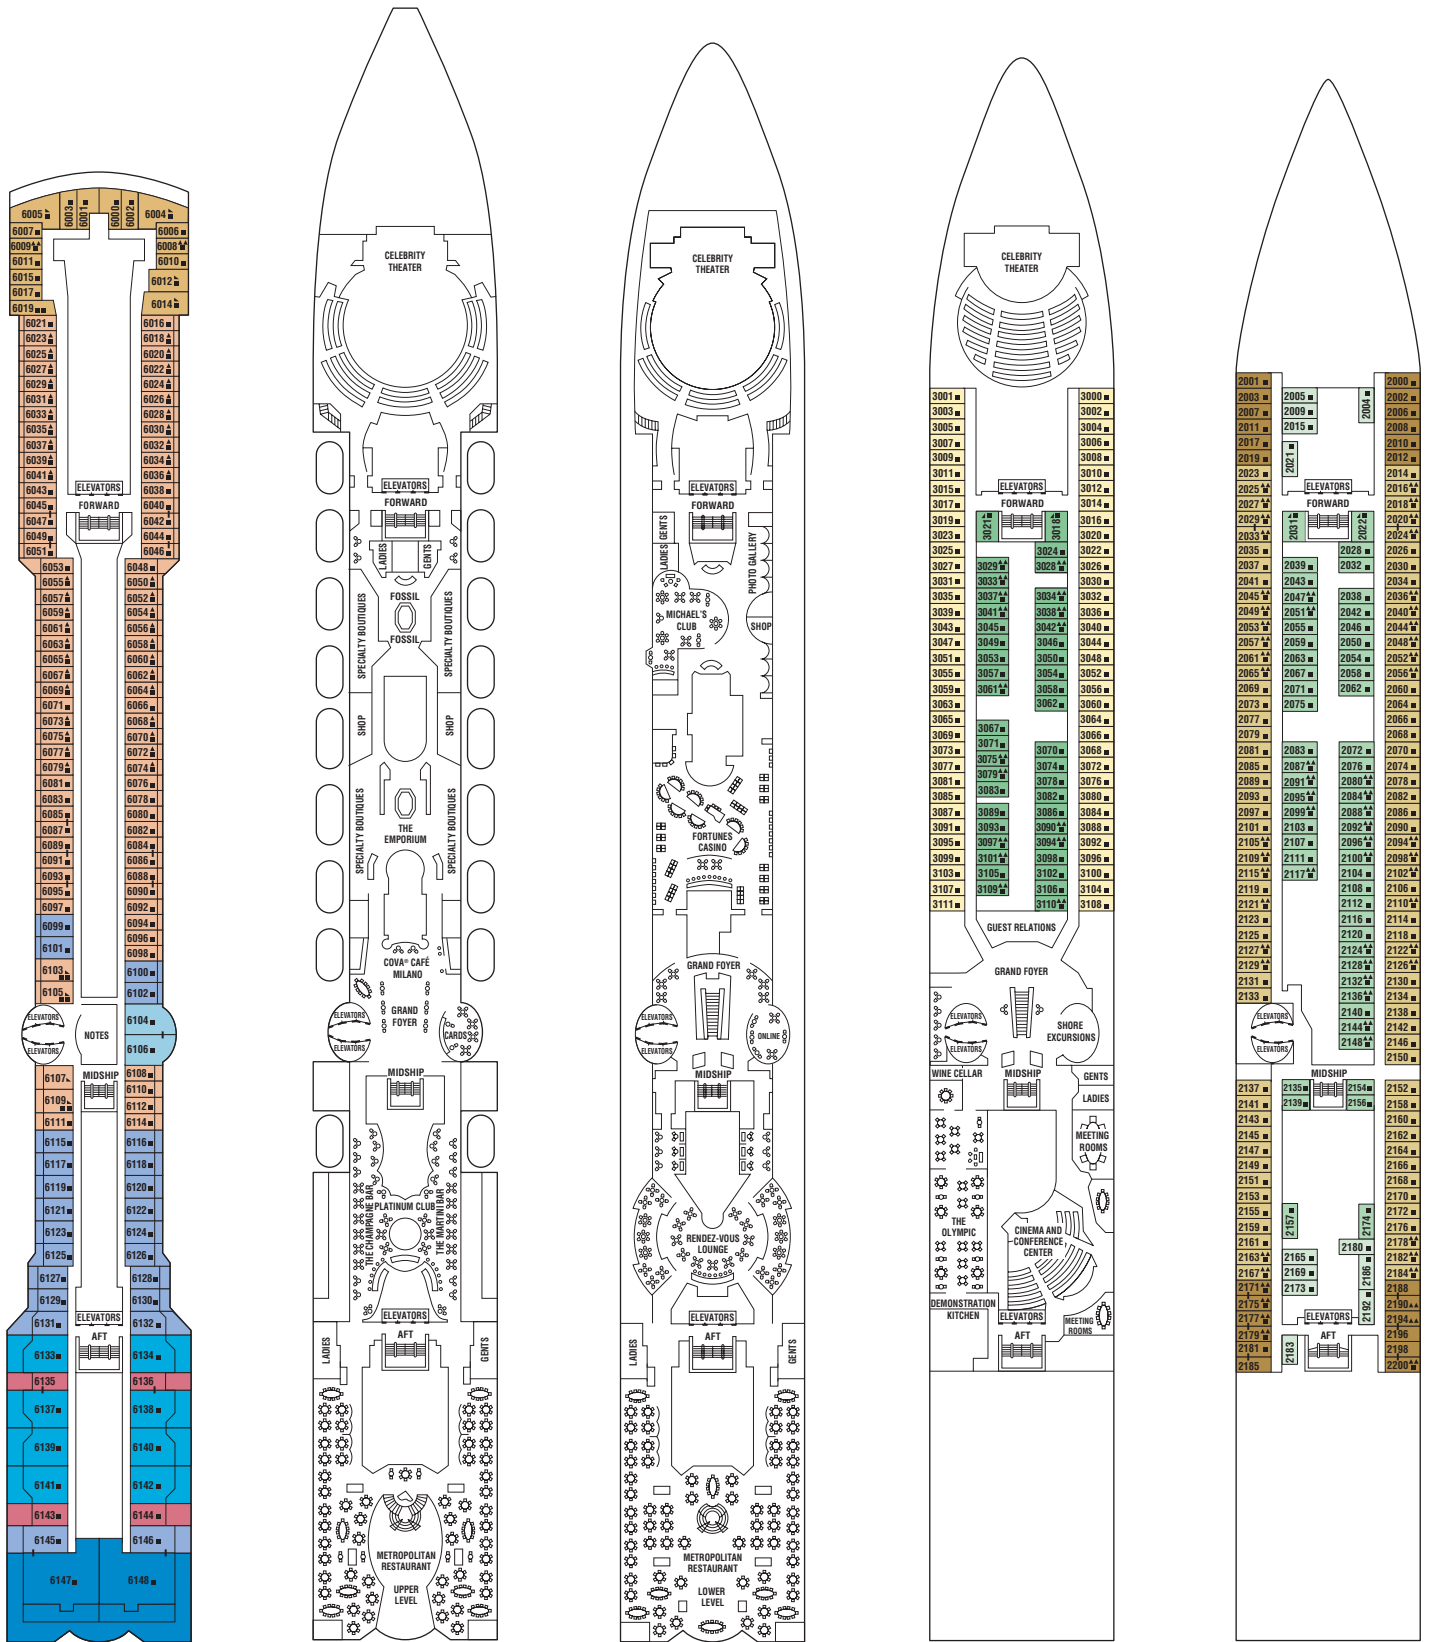

Millennium Deck Plans

All staterooms have twin beds convertible to queen size, except as noted.

- Convertible sofa bed
- Sofa
- ▲ One upper berth
- ▲▲ Two upper berths
- ▤ Wheelchair-accessible stateroom featuring rolling showers
- ▨ Connecting staterooms

Sports

Sunrise

Resort

Sky

Panorama

Vista

| | | | |
|----|----|----|----|
| CS | SS | CC | FV |
| 2A | 4 | 9 | |

| | | | |
|----|----|----|----|
| CS | SS | FV | 1A |
| 2A | 4 | 9 | |

| | | |
|----|----|----|
| CS | FV | 1B |
| 2B | 4 | 9 |

Penthouse

Entertainment

Promenade

Plaza

Continental

| | | | |
|----|----|----|----|
| PS | RS | CS | SS |
| 1A | 2C | 5 | |

| | |
|---|----|
| 6 | 10 |
|---|----|

| | | | |
|---|---|----|----|
| 7 | 8 | 11 | 12 |
|---|---|----|----|