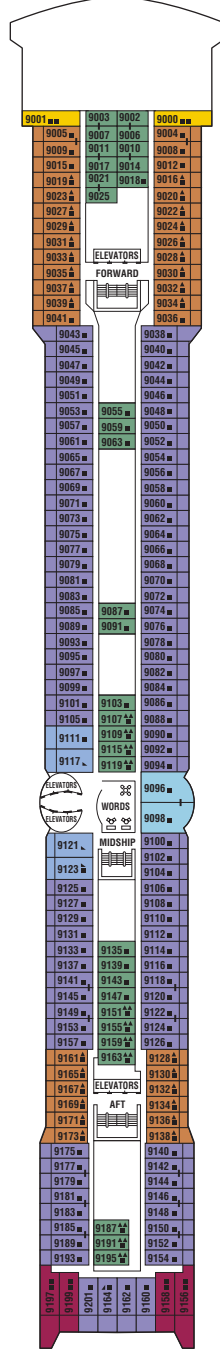

Millennium Deck Plans

All staterooms have twin beds convertible to queen size, except as noted.

- Convertible sofa bed
- Sofa
- ▲ One upper berth
- ▲▲ Two upper berths
- ▤ Wheelchair-accessible stateroom featuring rolling showers
- ▨ Connecting staterooms

Sports

Sunrise

Resort

Sky

Panorama

Vista

| | | | |
|----|----|----|----|
| CS | SS | CC | FV |
| 2A | 4 | 9 | |

| | | | |
|----|----|----|----|
| CS | SS | FV | 1A |
| 2A | 4 | 9 | |

| | | |
|----|----|----|
| CS | FV | 1B |
| 2B | 4 | 9 |

Penthouse

Entertainment

Promenade

Plaza

Continental

| | | | |
|----|----|----|----|
| PS | RS | CS | SS |
| 1A | 2C | 5 | |

| | |
|---|----|
| 6 | 10 |
|---|----|

| | | | |
|---|---|----|----|
| 7 | 8 | 11 | 12 |
|---|---|----|----|