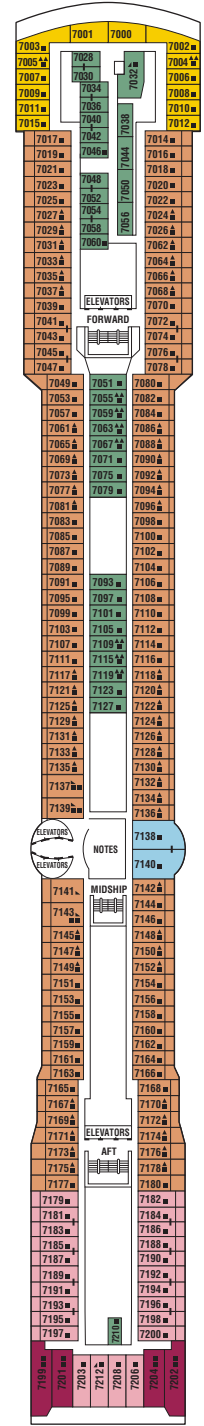

Millennium Deck Plans

All staterooms have twin beds convertible to queen size, except as noted.

- Convertible sofa bed
- Sofa
- ▲ One upper berth
- ▲▲ Two upper berths
- ▤ Wheelchair-accessible stateroom featuring rolling showers
- ▨ Connecting staterooms

Sports

Sunrise

Resort

Sky

Panorama

Vista

| | | | |
|----|----|----|----|
| CS | SS | CC | FV |
| 2A | 4 | 9 | |

| | | | |
|----|----|----|----|
| CS | SS | FV | 1A |
| 2A | 4 | 9 | |

| | | |
|----|----|----|
| CS | FV | 1B |
| 2B | 4 | 9 |

Penthouse

Entertainment

Promenade

Plaza

Continental

| | | | |
|----|----|----|----|
| PS | RS | CS | SS |
| 1A | 2C | 5 | |

| | |
|---|----|
| 6 | 10 |
|---|----|

| | | | |
|---|---|----|----|
| 7 | 8 | 11 | 12 |
|---|---|----|----|