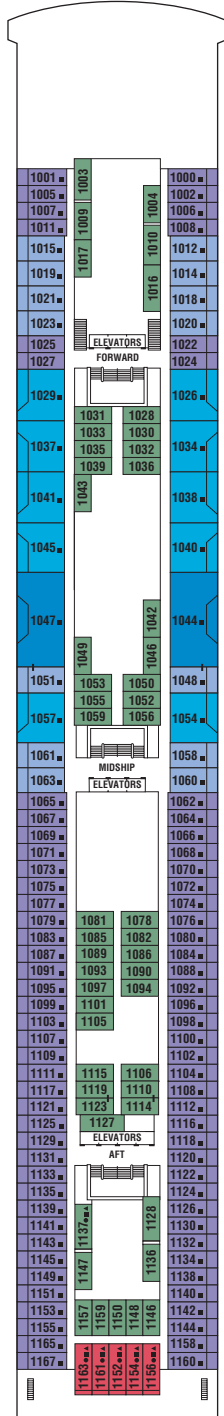

Mercury Deck Plans

All staterooms have twin beds convertible to queen size, except as noted.

- Convertible sofa bed
- Double bed
- ▲ One upper berth
- ▲▲ Two upper berths
- ▤ Wheelchair-accessible stateroom
- ▨ Connecting staterooms

Sunrise

Sky

Resort

Penthouse

Vista

SS CC 9

PS RS SS
CC FO 9

2A 4 9

Panorama

Entertainment

Promenade

Plaza

Continental

FO 5 10

6 8 11

7 8 11 12