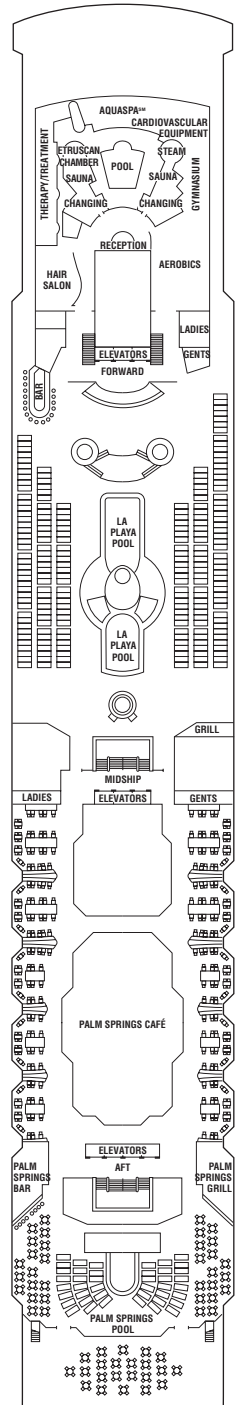

Mercury Deck Plans

All staterooms have twin beds convertible to queen size, except as noted.

- Convertible sofa bed
- Double bed
- ▲ One upper berth
- ▲▲ Two upper berths
- ▤ Wheelchair-accessible stateroom
- ▨ Connecting staterooms

Sunrise

Sky

Resort

Penthouse

Vista

SS CC 9

PS RS SS
CC FO 9

2A 4 9

Panorama

Entertainment

Promenade

Plaza

Continental

FO 5 10

6 8 11

7 8 11 12