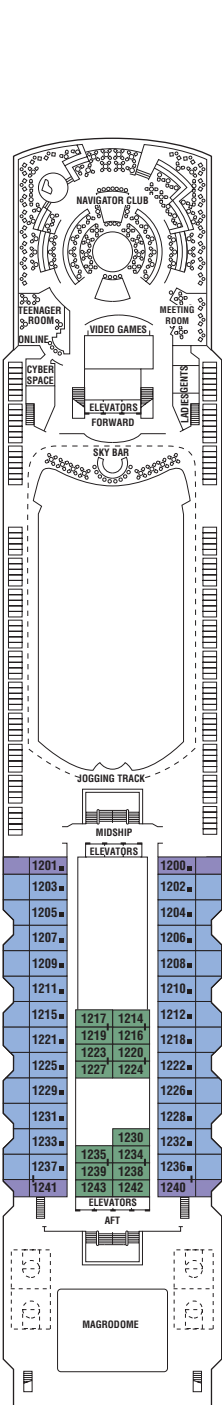

Mercury Deck Plans

All staterooms have twin beds convertible to queen size, except as noted.

- Convertible sofa bed
- Double bed
- ▲ One upper berth
- ▲▲ Two upper berths
- ▤ Wheelchair-accessible stateroom
- ▨ Connecting staterooms

Sunrise

Sky

Resort

Penthouse

Vista

SS CC 9

PS RS SS
CC FO 9

2A 4 9

Panorama

Entertainment

Promenade

Plaza

Continental

FO 5 10

6 8 11

7 8 11 12