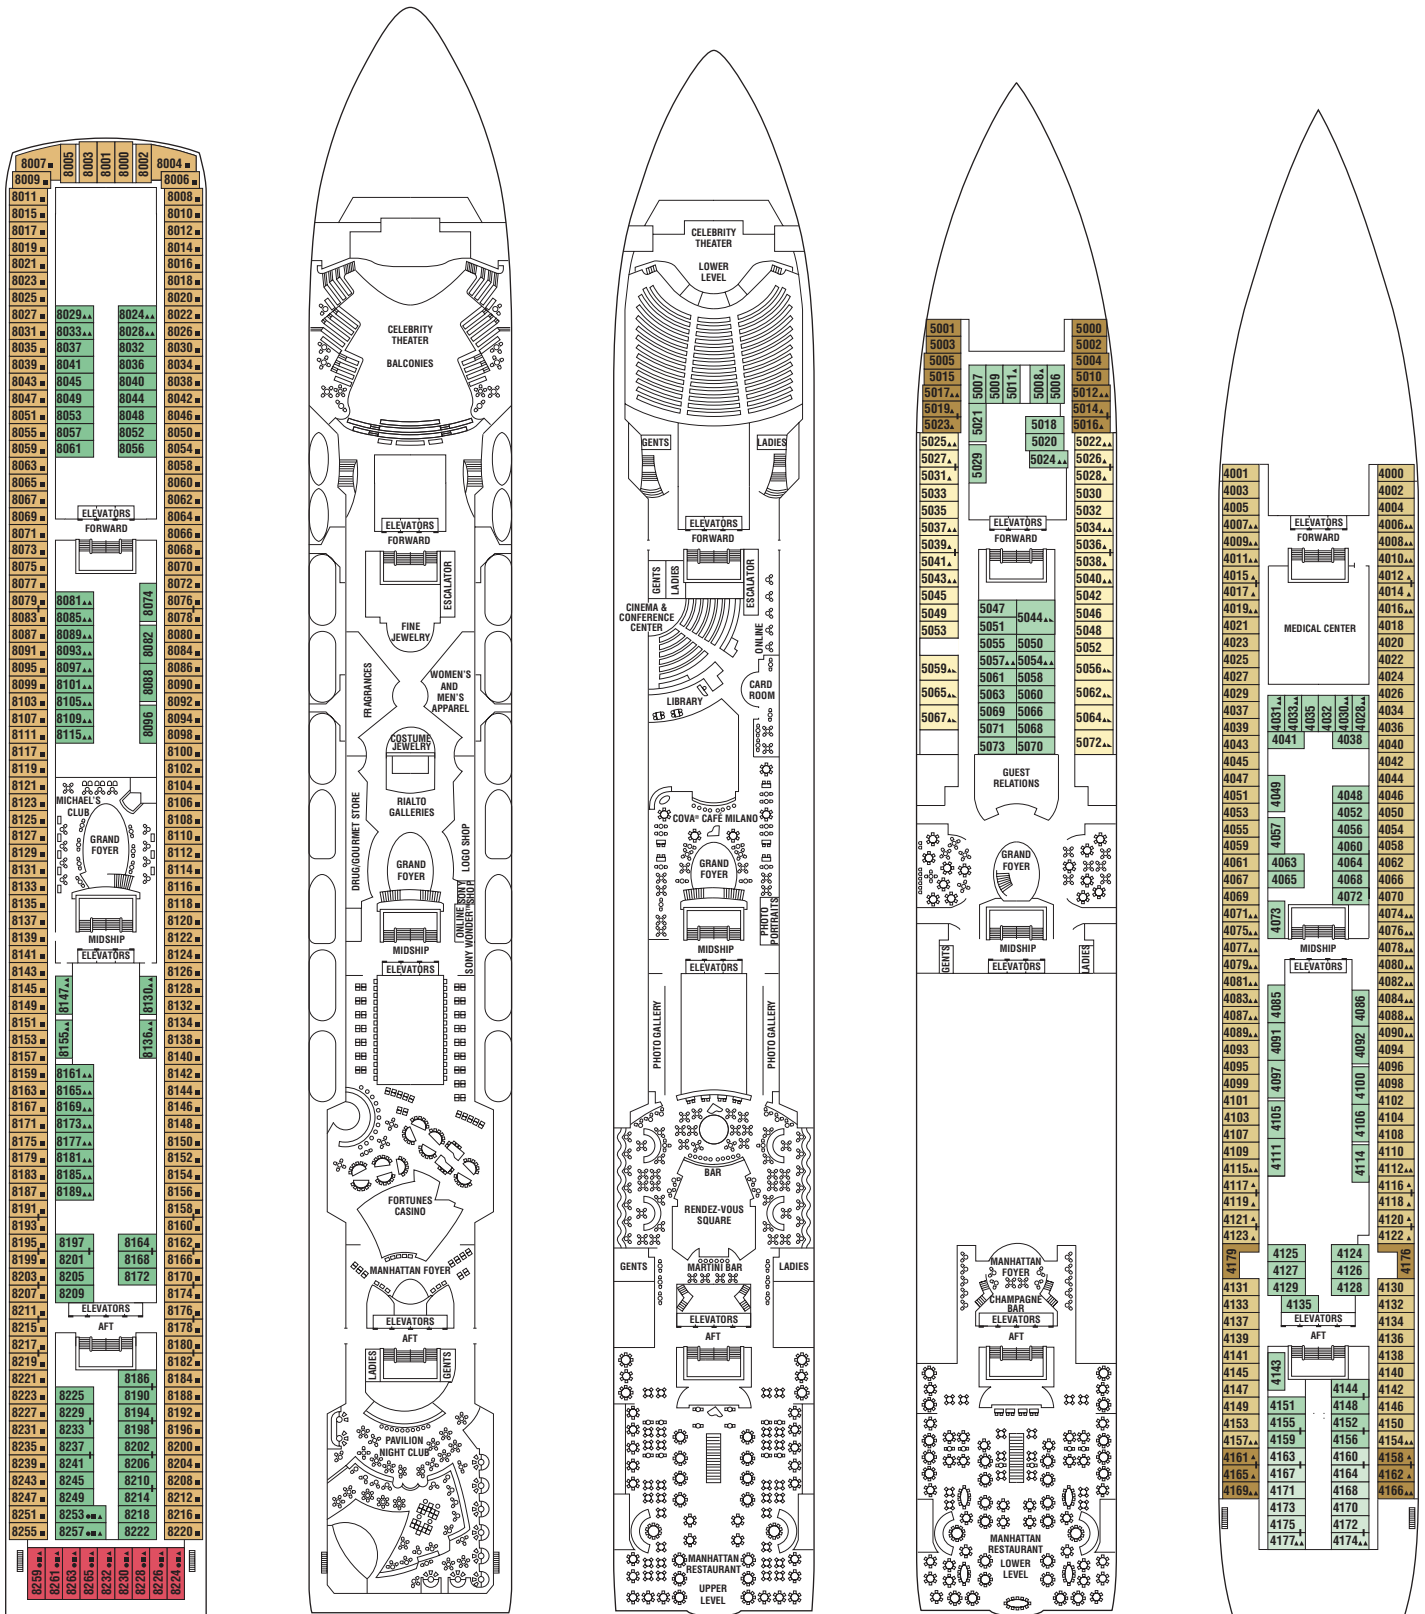

Mercury Deck Plans

All staterooms have twin beds convertible to queen size, except as noted.

- Convertible sofa bed
- Double bed
- ▲ One upper berth
- ▲▲ Two upper berths
- ▤ Wheelchair-accessible stateroom
- ▨ Connecting staterooms

Sunrise

Sky

Resort

Penthouse

Vista

SS CC 9

PS RS SS
CC FO 9

2A 4 9

Panorama

Entertainment

Promenade

Plaza

Continental

FO 5 10

6 8 11

7 8 11 12