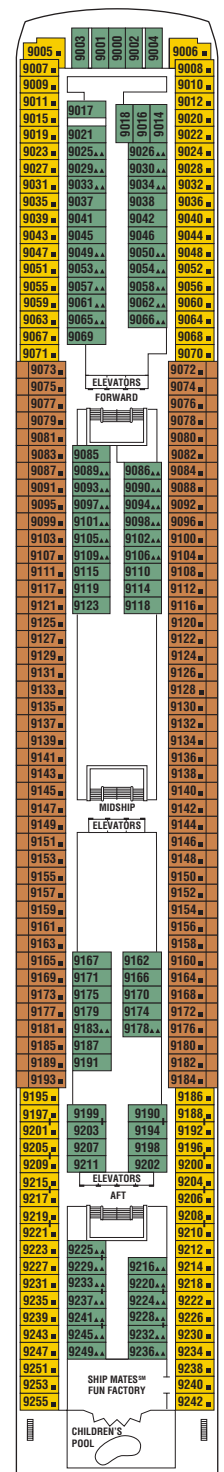

Mercury Deck Plans

All staterooms have twin beds convertible to queen size, except as noted.

- Convertible sofa bed
- Double bed
- ▲ One upper berth
- ▲▲ Two upper berths
- ▤ Wheelchair-accessible stateroom
- ▨ Connecting staterooms

Sunrise

Sky

Resort

Penthouse

Vista

SS CC 9

PS RS SS
CC FO 9

2A 4 9

Panorama

Entertainment

Promenade

Plaza

Continental

FO 5 10

6 8 11

7 8 11 12