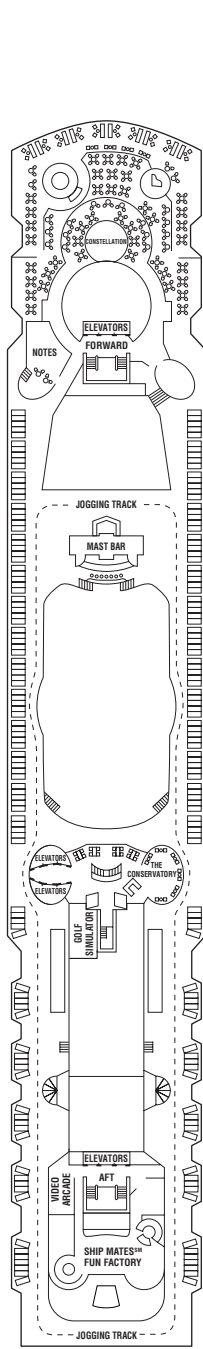

Infinity Deck Plans

All staterooms have twin beds convertible to queen size, except as noted.

- Convertible sofa bed
- Sofa
- ▲ One upper berth
- ▲▲ Two upper berths
- ▢ Wheelchair-accessible stateroom featuring rolling showers
- ▮ Connecting staterooms

Sports

Sunrise

Resort

Sky

Panorama

Vista

CS	SS	CC	FV
2A	4	9	

CS	SS	FV	1A
2A	4	9	

CS	FV	1B
2B	4	9

Penthouse

Entertainment

Promenade

Plaza

Continental

PS	RS	CS	SS
1A	2C	5	

6	10
---	----