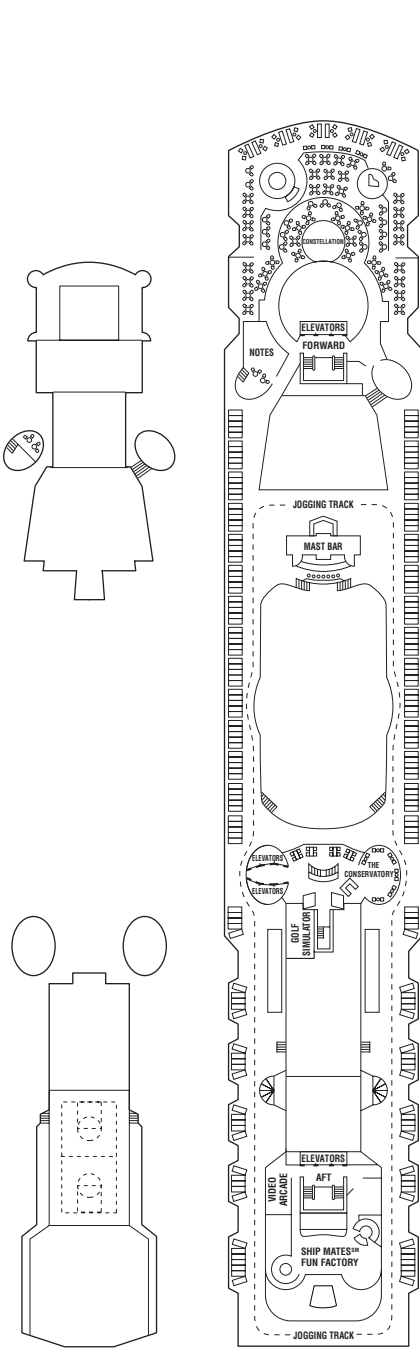

Infinity Deck Plans

All staterooms have twin beds convertible to queen size, except as noted.

- Convertible sofa bed
- Sofa
- ▲ One upper berth
- ▲▲ Two upper berths
- ▢ Wheelchair-accessible stateroom featuring rolling showers
- ▮ Connecting staterooms

Sports

Sunrise

Resort

Sky

Panorama

Vista

CS	SS	CC	FV
2A	4	9	

CS	SS	FV	1A
2A	4	9	

CS	FV	1B
2B	4	9

Penthouse

Entertainment

Promenade

Plaza

Continental

PS	RS	CS	SS
1A	2C	5	

6	10
---	----

7	8	11	12
---	---	----	----