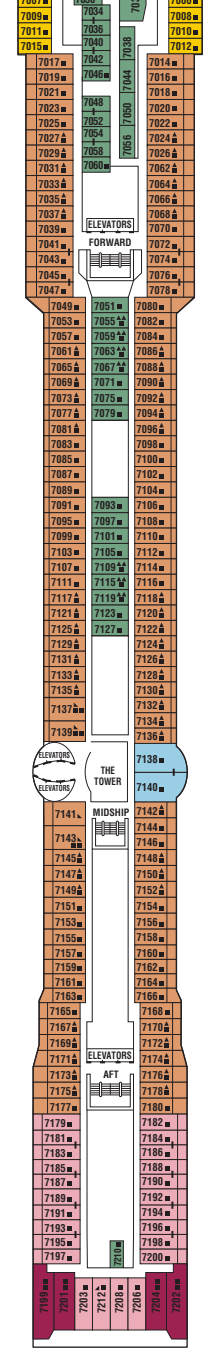

Infinity Deck Plans

All staterooms have twin beds convertible to queen size, except as noted.

- Convertible sofa bed
- Sofa
- ▲ One upper berth
- ▲▲ Two upper berths
- ▢ Wheelchair-accessible stateroom featuring rolling showers
- ▮ Connecting staterooms

Sports

Sunrise

Resort

Sky

Panorama

Vista

CS	SS	CC	FV
2A	4	9	

CS	SS	FV	1A
2A	4	9	

CS	FV	1B
2B	4	9

Penthouse

Entertainment

Promenade

Plaza

Continental

PS	RS	CS	SS
1A	2C	5	

6	10
---	----

7	8	11	12
---	---	----	----