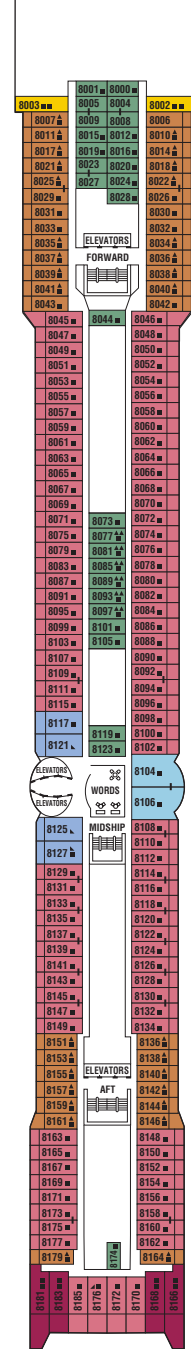

Infinity Deck Plans

All staterooms have twin beds convertible to queen size, except as noted.

- Convertible sofa bed
- Sofa
- ▲ One upper berth
- ▲▲ Two upper berths
- ▢ Wheelchair-accessible stateroom featuring rolling showers
- ▮ Connecting staterooms

Sports

Sunrise

Resort

Sky

Panorama

Vista

CS	SS	CC	FV
2A	4	9	

CS	SS	FV	1A
2A	4	9	

CS	FV	1B
2B	4	9

Penthouse

Entertainment

Promenade

Plaza

Continental

PS	RS	CS	SS
1A	2C	5	

6	10
---	----

7	8	11	12
---	---	----	----