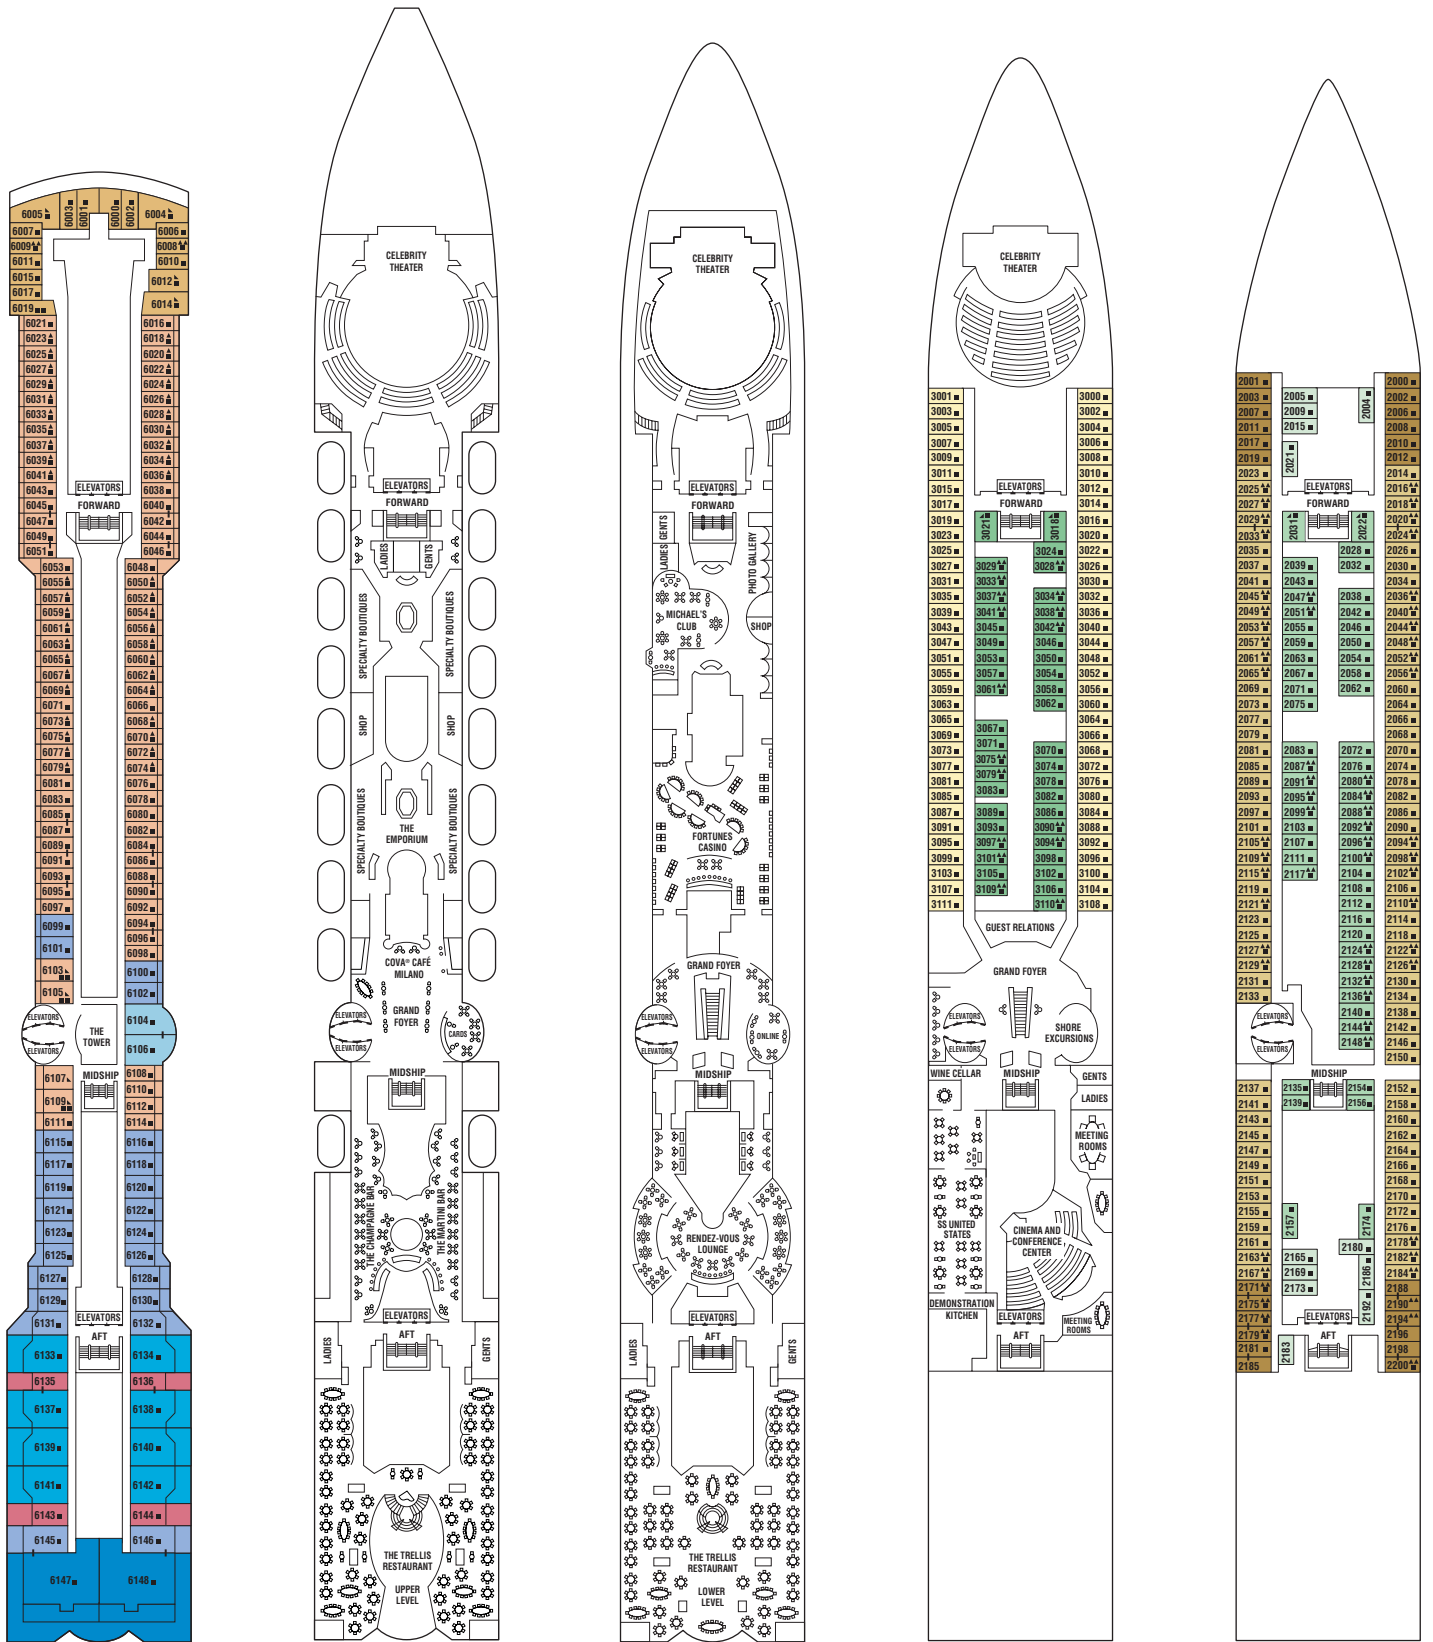

Infinity Deck Plans

All staterooms have twin beds convertible to queen size, except as noted.

- Convertible sofa bed
- Sofa
- ▲ One upper berth
- ▲▲ Two upper berths
- ▢ Wheelchair-accessible stateroom featuring rolling showers
- ▮ Connecting staterooms

Sports

Sunrise

Resort

Sky

Panorama

Vista

CS	SS	CC	FV
2A	4	9	

CS	SS	FV	1A
2A	4	9	

CS	FV	1B
2B	4	9

Penthouse

Entertainment

Promenade

Plaza

Continental

PS	RS	CS	SS
1A	2C	5	

6	10
---	----

7	8	11	12
---	---	----	----