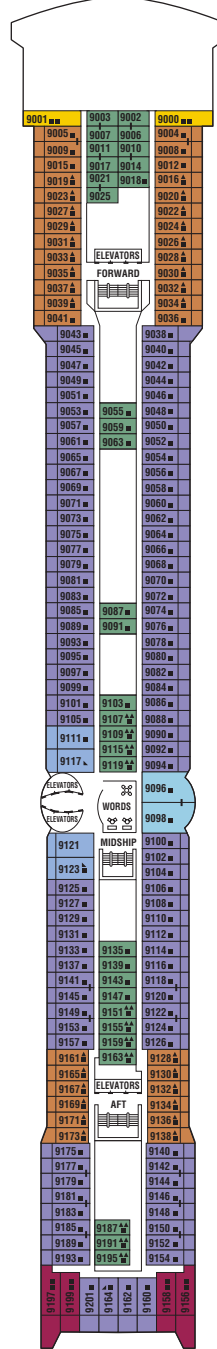

Infinity Deck Plans

All staterooms have twin beds convertible to queen size, except as noted.

- Convertible sofa bed
- Sofa
- ▲ One upper berth
- ▲▲ Two upper berths
- ▢ Wheelchair-accessible stateroom featuring rolling showers
- ▮ Connecting staterooms

Sports

Sunrise

Resort

Sky

Panorama

Vista

CS	SS	CC	FV
2A	4	9	

CS	SS	FV	1A
2A	4	9	

CS	FV	1B
2B	4	9

Penthouse

Entertainment

Promenade

Plaza

Continental

PS	RS	CS	SS
1A	2C	5	

6	10
---	----

7	8	11	12
---	---	----	----