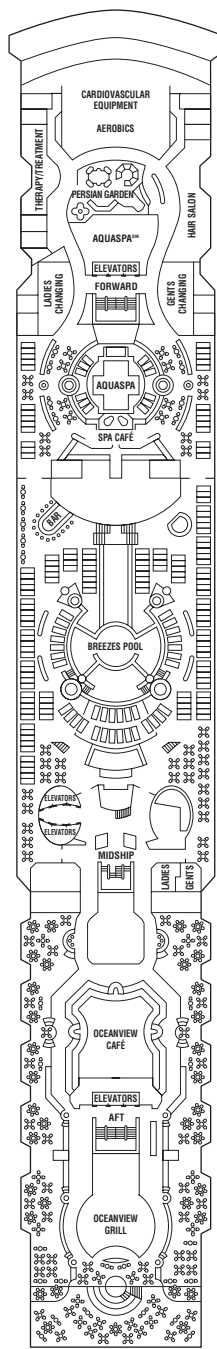

Infinity Deck Plans

All staterooms have twin beds convertible to queen size, except as noted.

- Convertible sofa bed
- Sofa
- ▲ One upper berth
- ▲▲ Two upper berths
- ▢ Wheelchair-accessible stateroom featuring rolling showers
- ▮ Connecting staterooms

Sports

Sunrise

Resort

Sky

Panorama

Vista

CS	SS	CC	FV
2A	4	9	

CS	SS	FV	1A
2A	4	9	

CS	FV	1B
2B	4	9

Penthouse

Entertainment

Promenade

Plaza

Continental

PS	RS	CS	SS
1A	2C	5	

6	10
---	----

7	8	11	12
---	---	----	----