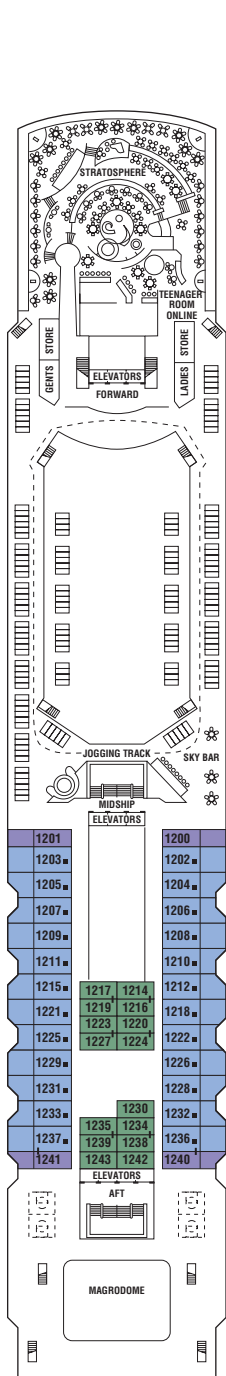

Galaxy Deck Plans

All staterooms have twin beds convertible to queen size, except as noted.

- Convertible sofa bed
- Double bed
- ▲ One upper berth
- ▲▲ Two upper berths
- ▤ Wheelchair-accessible stateroom
- ▥ Connecting staterooms

Sunrise

Sky

Resort

Penthouse

Vista

SS CC 9

PS RS SS
CC FO 9

2A 4 9

Panorama

Entertainment

Promenade

Plaza

Continental

FO 5 10

6 8 11

7 8 11 12