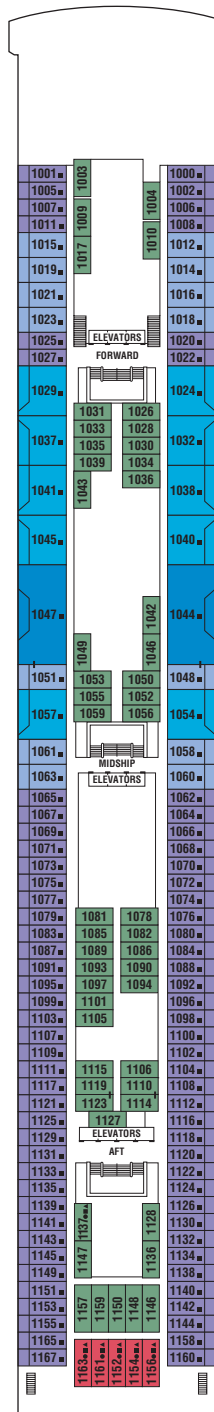

Galaxy Deck Plans

All staterooms have twin beds convertible to queen size, except as noted.

- Convertible sofa bed
- Double bed
- ▲ One upper berth
- ▲▲ Two upper berths
- ▤ Wheelchair-accessible stateroom
- ▥ Connecting staterooms

Sunrise

Sky

Resort

Penthouse

Vista

SS CC 9

PS RS SS
CC FO 9

2A 4 9

Panorama

Entertainment

Promenade

Plaza

Continental

FO 5 10

6 8 11

7 8 11 12