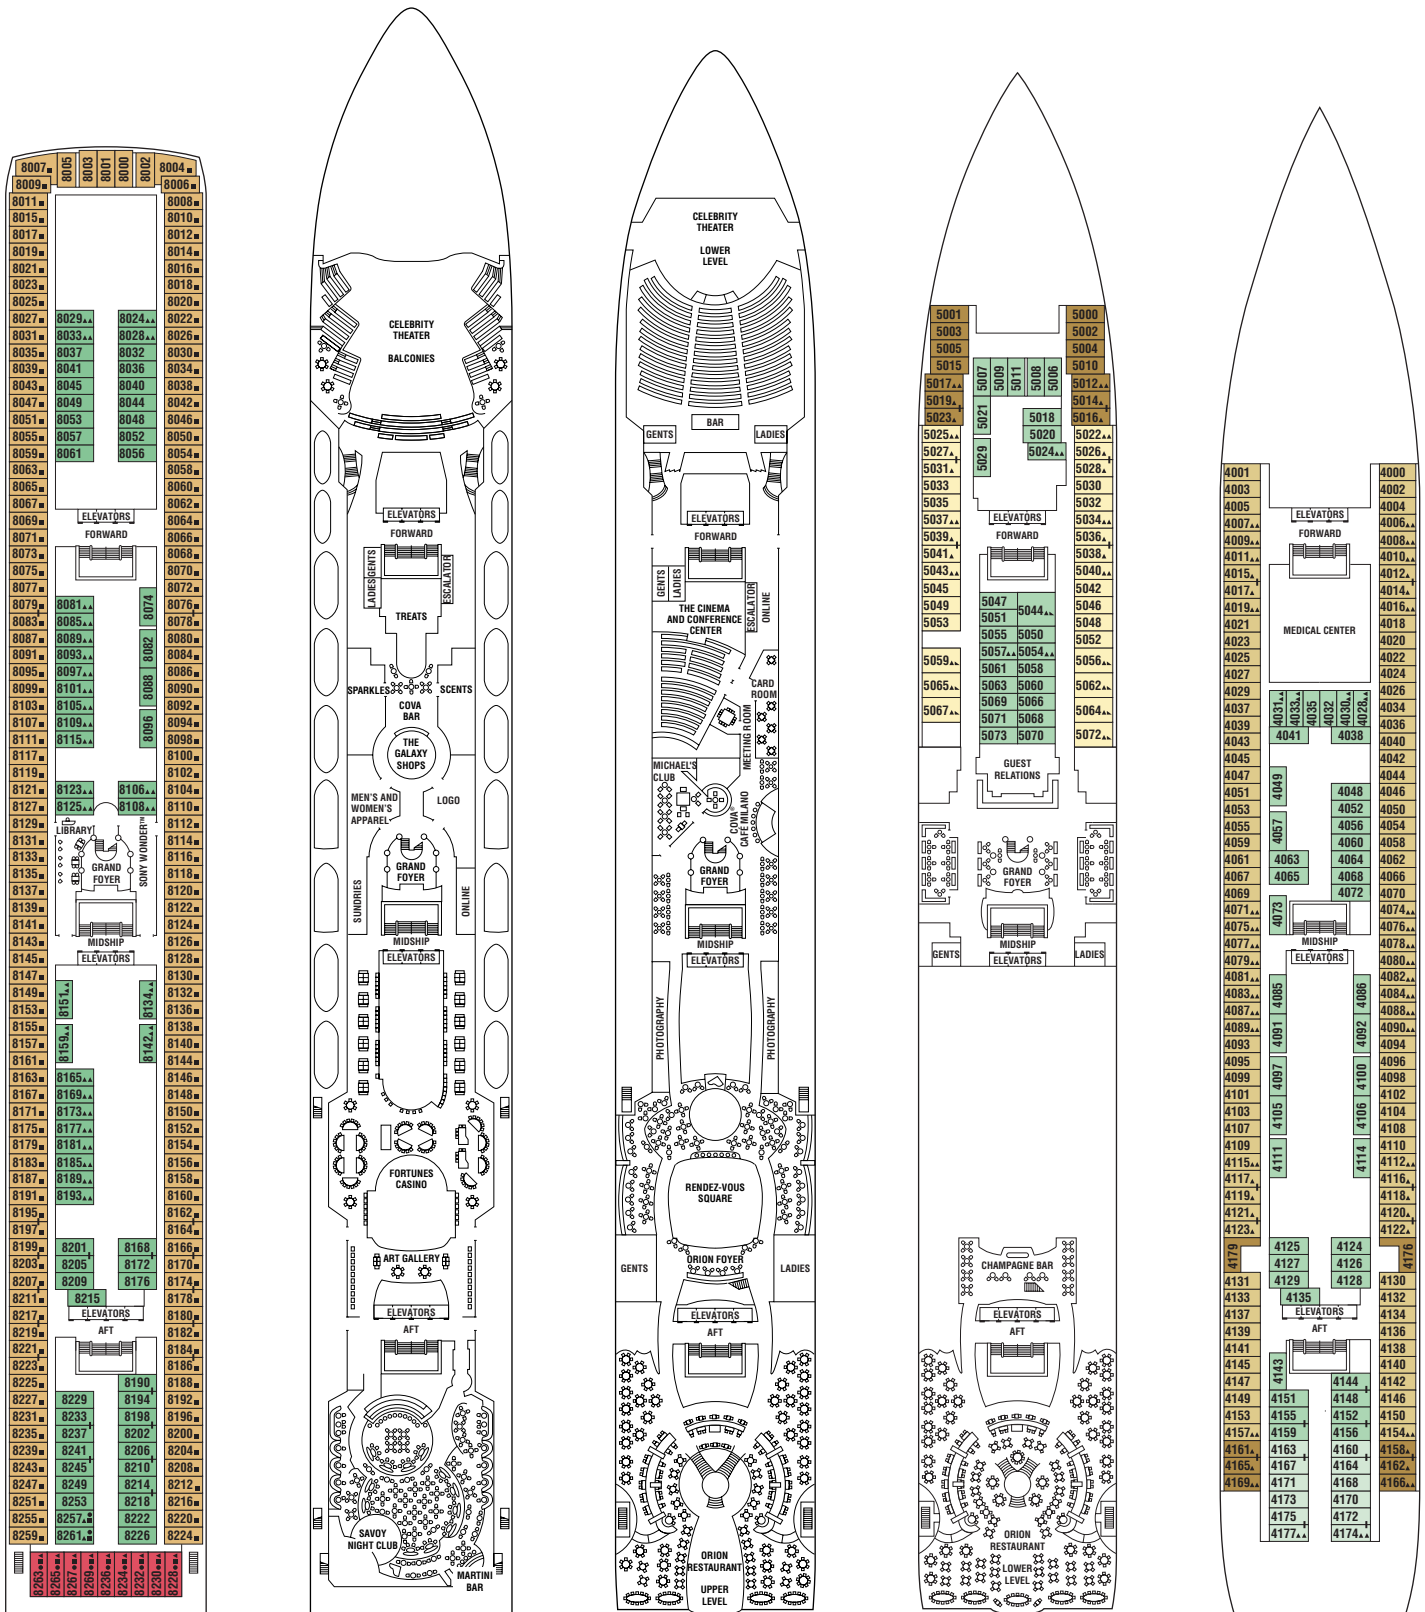

Galaxy Deck Plans

All staterooms have twin beds convertible to queen size, except as noted.

- Convertible sofa bed
- Double bed
- ▲ One upper berth
- ▲▲ Two upper berths
- ▤ Wheelchair-accessible stateroom
- ▥ Connecting staterooms

Sunrise

Sky

Resort

Penthouse

Vista

SS CC 9

PS RS SS
CC FO 9

2A 4 9

Panorama

Entertainment

Promenade

Plaza

Continental

FO 5 10

6 8 11

7 8 11 12