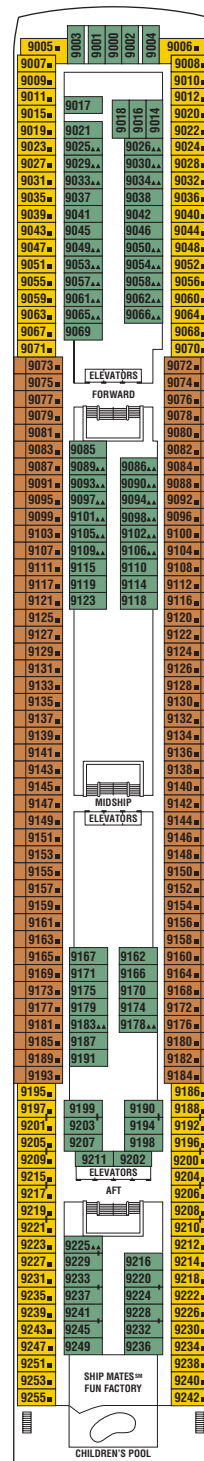

Galaxy Deck Plans

All staterooms have twin beds convertible to queen size, except as noted.

- Convertible sofa bed
- Double bed
- ▲ One upper berth
- ▲▲ Two upper berths
- ▤ Wheelchair-accessible stateroom
- ▥ Connecting staterooms

Sunrise

Sky

Resort

Penthouse

Vista

SS CC 9

PS RS SS
CC FO 9

2A 4 9

Panorama

Entertainment

Promenade

Plaza

Continental

FO 5 10

6 8 11

7 8 11 12