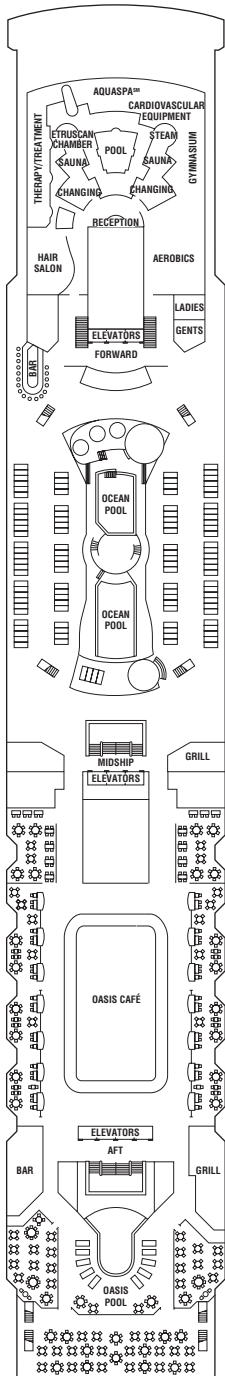

Galaxy Deck Plans

All staterooms have twin beds convertible to queen size, except as noted.

- Convertible sofa bed
- Double bed
- ▲ One upper berth
- ▲▲ Two upper berths
- ▤ Wheelchair-accessible stateroom
- ▥ Connecting staterooms

Sunrise

Sky

Resort

Penthouse

Vista

SS CC 9

PS RS SS
CC FO 9

2A 4 9

Panorama

Entertainment

Promenade

Plaza

Continental

FO 5 10

6 8 11

7 8 11 12