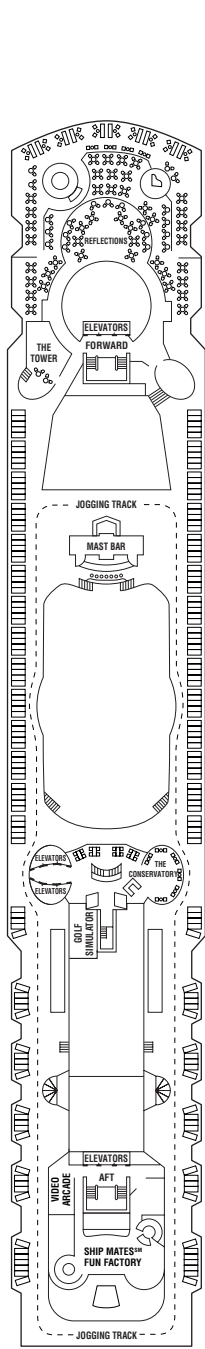

# Constellation Deck Plans

All staterooms have twin beds convertible to queen size, except as noted.

- Convertible sofa bed
- Sofa
- ▲ One upper berth
- ▲▲ Two upper berths
- ▣ Wheelchair-accessible stateroom featuring rolling showers
- ▤ Connecting staterooms

Sport

Sunrise

Resort

Sky

Panorama

Vista

|    |    |    |    |
|----|----|----|----|
| CS | SS | CC | FV |
| 2A | 4  | 9  |    |

|    |    |    |    |
|----|----|----|----|
| CS | SS | FV | 1A |
| 2A | 4  | 9  |    |

|    |    |    |
|----|----|----|
| CS | FV | 1B |
| 2B | 4  | 9  |

Penthouse

Entertainment

Promenade

Plaza

Continental

|    |    |    |    |
|----|----|----|----|
| PS | RS | CS | SS |
| 1A | 2C | 5  |    |