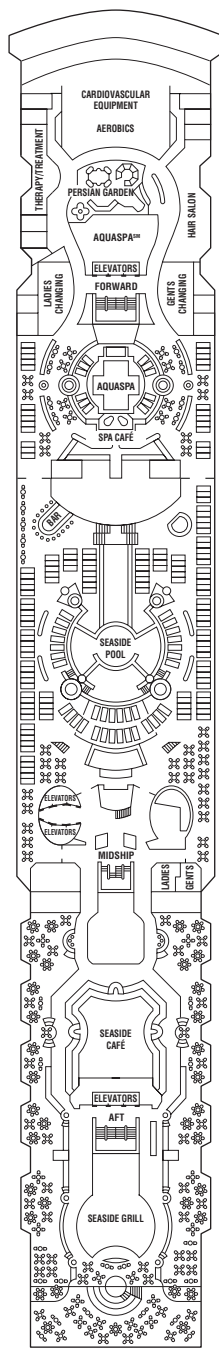

# Constellation Deck Plans

All staterooms have twin beds convertible to queen size, except as noted.

- Convertible sofa bed
- Sofa
- ▲ One upper berth
- ▲▲ Two upper berths
- ▣ Wheelchair-accessible stateroom featuring rolling showers
- ▤ Connecting staterooms

Sport

Sunrise

Resort

Sky

Panorama

Vista

|    |    |    |    |
|----|----|----|----|
| CS | SS | CC | FV |
| 2A | 4  | 9  |    |

|    |    |    |    |
|----|----|----|----|
| CS | SS | FV | 1A |
| 2A | 4  | 9  |    |

|    |    |    |
|----|----|----|
| CS | FV | 1B |
| 2B | 4  | 9  |

Penthouse

Entertainment

Promenade

Plaza

Continental

|    |    |    |    |
|----|----|----|----|
| PS | RS | CS | SS |
| 1A | 2C | 5  |    |

|   |    |
|---|----|
| 6 | 10 |
|---|----|

|   |   |    |    |
|---|---|----|----|
| 7 | 8 | 11 | 12 |
|---|---|----|----|