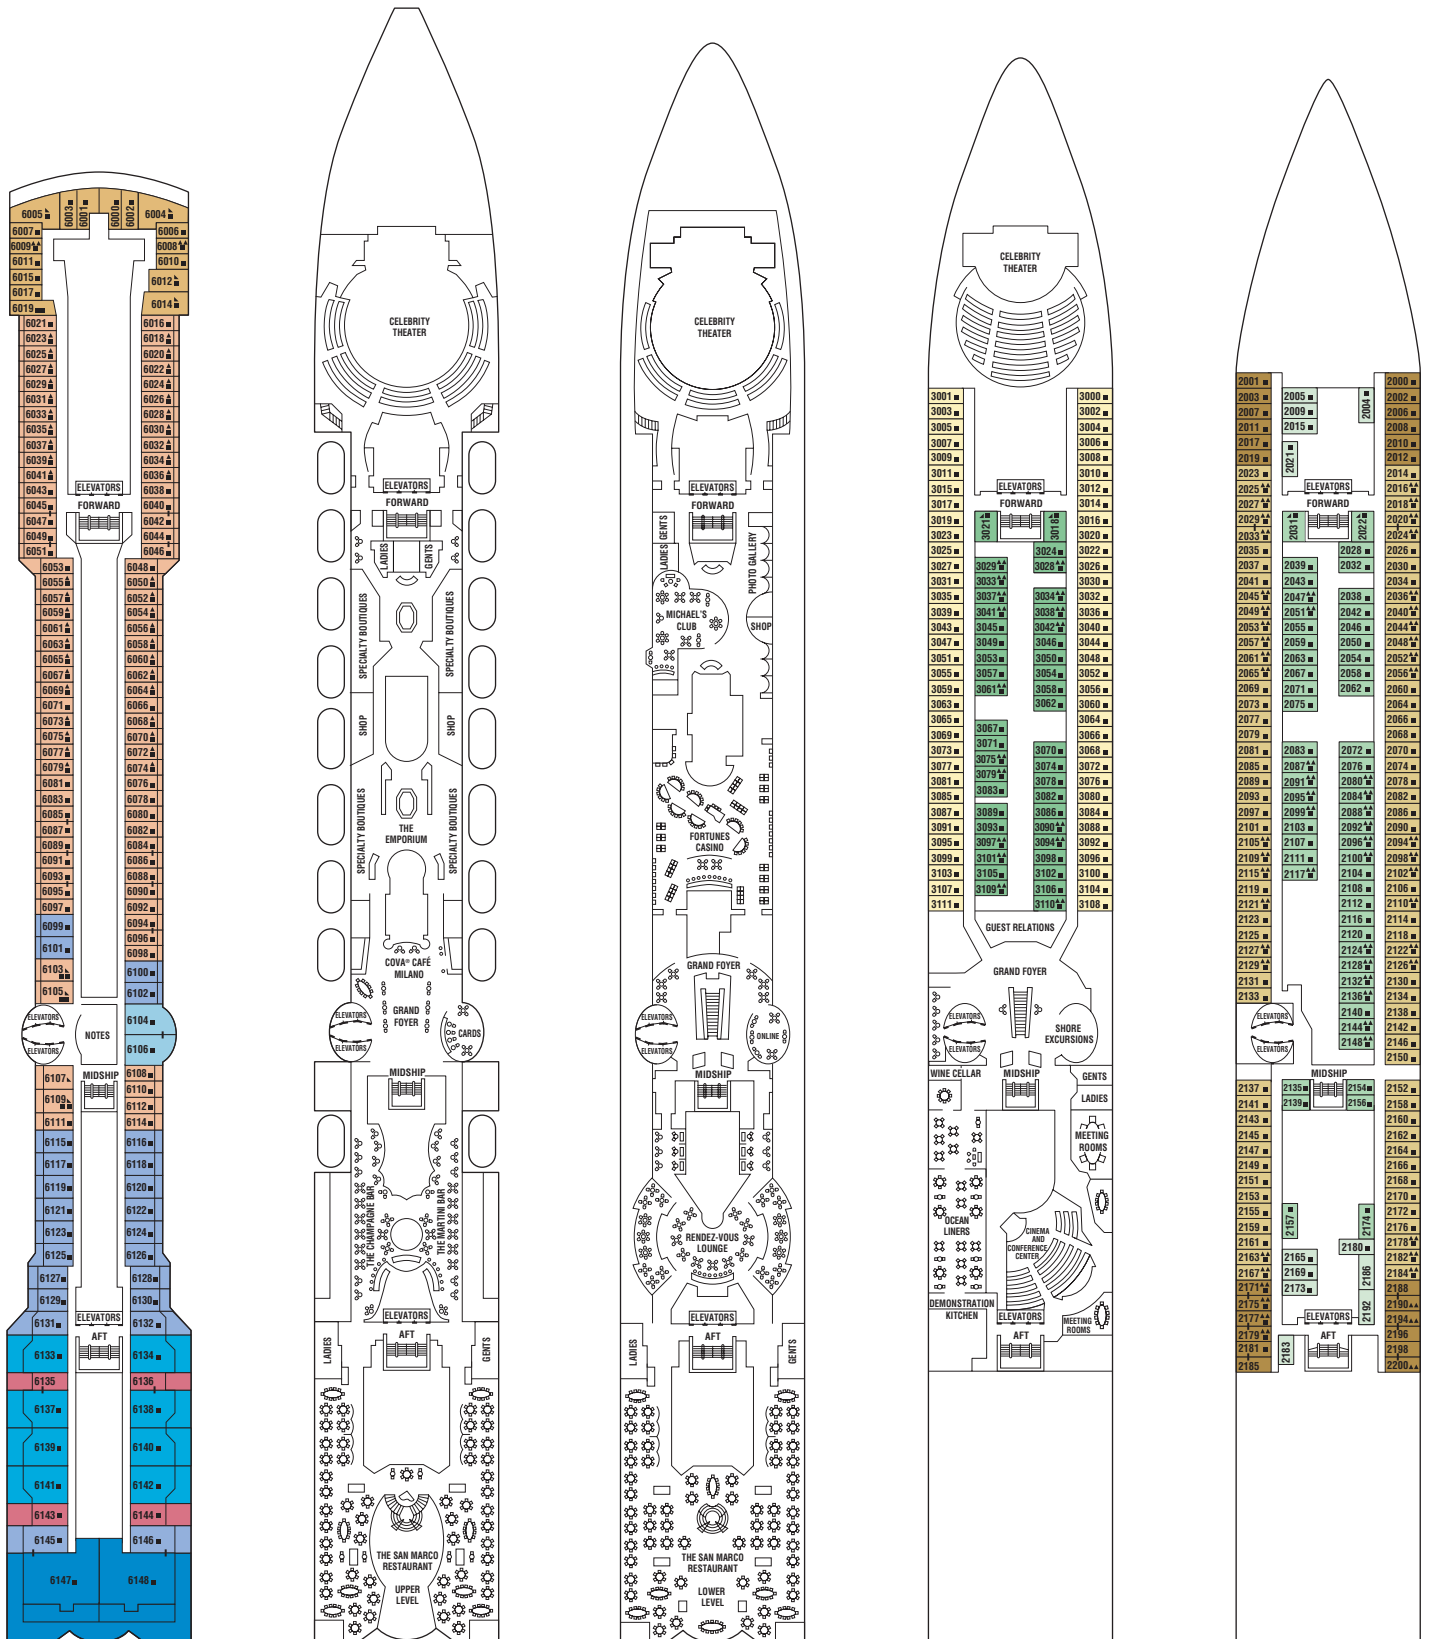

# Constellation Deck Plans

All staterooms have twin beds convertible to queen size, except as noted.

- Convertible sofa bed
- Sofa
- ▲ One upper berth
- ▲▲ Two upper berths
- ▣ Wheelchair-accessible stateroom featuring rolling showers
- ▤ Connecting staterooms

Sport

Sunrise

Resort

Sky

Panorama

Vista

|    |    |    |    |
|----|----|----|----|
| CS | SS | CC | FV |
| 2A | 4  | 9  |    |

|    |    |    |    |
|----|----|----|----|
| CS | SS | FV | 1A |
| 2A | 4  | 9  |    |

|    |    |    |
|----|----|----|
| CS | FV | 1B |
| 2B | 4  | 9  |

Penthouse

Entertainment

Promenade

Plaza

Continental

|    |    |    |    |
|----|----|----|----|
| PS | RS | CS | SS |
| 1A | 2C | 5  |    |

|   |    |
|---|----|
| 6 | 10 |
|---|----|

|   |   |    |    |
|---|---|----|----|
| 7 | 8 | 11 | 12 |
|---|---|----|----|