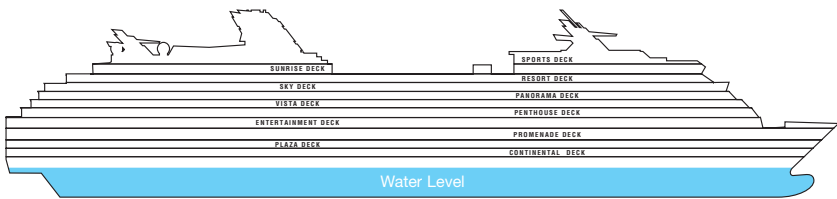

# Constellation Deck Plans

All staterooms have twin beds convertible to queen size, except as noted.

- Convertible sofa bed
- Sofa
- ▲ One upper berth
- ▲▲ Two upper berths
- ▣ Wheelchair-accessible stateroom featuring rolling showers
- ▤ Connecting staterooms

Sport

Sunrise

Resort

Sky

Panorama

Vista

|    |    |    |    |
|----|----|----|----|
| CS | SS | CC | FV |
| 2A | 4  | 9  |    |

|    |    |    |    |
|----|----|----|----|
| CS | SS | FV | 1A |
| 2A | 4  | 9  |    |