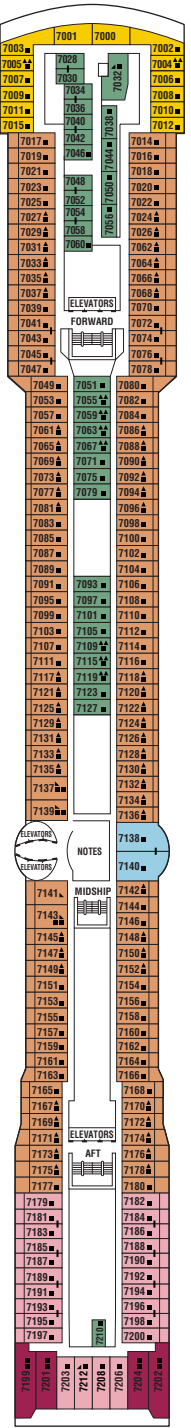

# Constellation Deck Plans

All staterooms have twin beds convertible to queen size, except as noted.

- Convertible sofa bed
- Sofa
- ▲ One upper berth
- ▲▲ Two upper berths
- ▣ Wheelchair-accessible stateroom featuring rolling showers
- ▤ Connecting staterooms

Sport

Sunrise

Resort

Sky

Panorama

Vista

|    |    |    |    |
|----|----|----|----|
| CS | SS | CC | FV |
| 2A | 4  | 9  |    |

|    |    |    |    |
|----|----|----|----|
| CS | SS | FV | 1A |
| 2A | 4  | 9  |    |

|    |    |    |
|----|----|----|
| CS | FV | 1B |
| 2B | 4  | 9  |

Penthouse

Entertainment

Promenade

Plaza

Continental

|    |    |    |    |
|----|----|----|----|
| PS | RS | CS | SS |
| 1A | 2C | 5  |    |

|   |    |
|---|----|
| 6 | 10 |
|---|----|

|   |   |    |    |
|---|---|----|----|
| 7 | 8 | 11 | 12 |
|---|---|----|----|