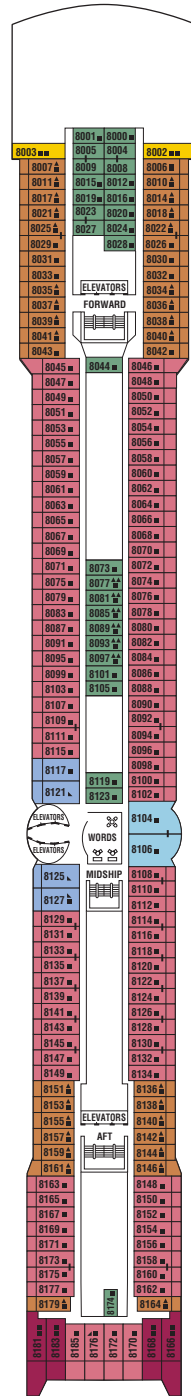

# Constellation Deck Plans

All staterooms have twin beds convertible to queen size, except as noted.

- Convertible sofa bed
- Sofa
- ▲ One upper berth
- ▲▲ Two upper berths
- ▣ Wheelchair-accessible stateroom featuring rolling showers
- ▤ Connecting staterooms

Sport

Sunrise

Resort

Sky

Panorama

Vista

|    |    |    |    |
|----|----|----|----|
| CS | SS | CC | FV |
| 2A | 4  | 9  |    |

|    |    |    |    |
|----|----|----|----|
| CS | SS | FV | 1A |
| 2A | 4  | 9  |    |

|    |    |    |
|----|----|----|
| CS | FV | 1B |
| 2B | 4  | 9  |

Penthouse

Entertainment

Promenade

Plaza

Continental

|    |    |    |    |
|----|----|----|----|
| PS | RS | CS | SS |
| 1A | 2C | 5  |    |

|   |    |
|---|----|
| 6 | 10 |
|---|----|

|   |   |    |    |
|---|---|----|----|
| 7 | 8 | 11 | 12 |
|---|---|----|----|