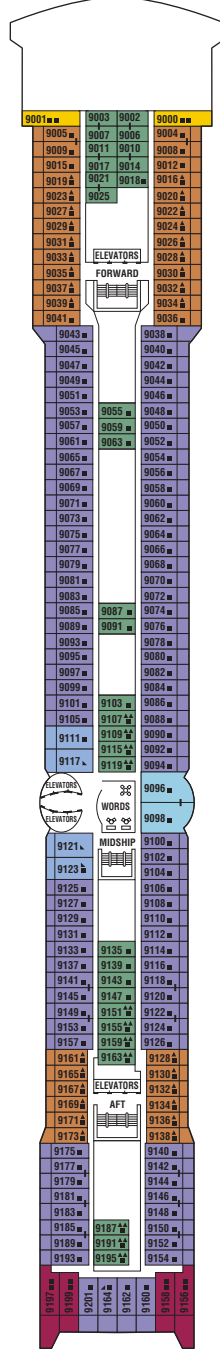

# Constellation Deck Plans

All staterooms have twin beds convertible to queen size, except as noted.

- Convertible sofa bed
- Sofa
- ▲ One upper berth
- ▲▲ Two upper berths
- ▣ Wheelchair-accessible stateroom featuring rolling showers
- ▤ Connecting staterooms

Sport

Sunrise

Resort

Sky

Panorama

Vista

|    |    |    |    |
|----|----|----|----|
| CS | SS | CC | FV |
| 2A | 4  | 9  |    |

|    |    |    |    |
|----|----|----|----|
| CS | SS | FV | 1A |
| 2A | 4  | 9  |    |

|    |    |    |
|----|----|----|
| CS | FV | 1B |
| 2B | 4  | 9  |

Penthouse

Entertainment

Promenade

Plaza

Continental

|    |    |    |    |
|----|----|----|----|
| PS | RS | CS | SS |
| 1A | 2C | 5  |    |

|   |    |
|---|----|
| 6 | 10 |
|---|----|

|   |   |    |    |
|---|---|----|----|
| 7 | 8 | 11 | 12 |
|---|---|----|----|